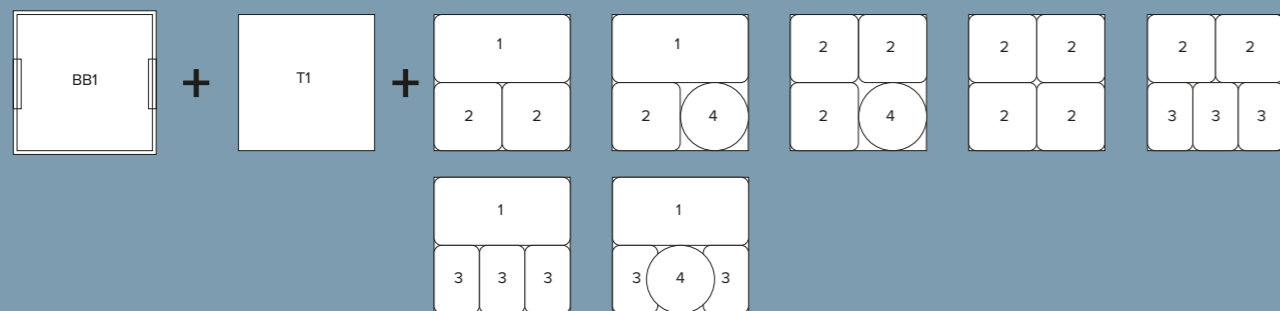

PREMIUM TABLEWARE PORCELAIN

BENTO BOX SYSTEM

COLLECTION 2024

Wherever you see this symbol you can link direct to the website page

GOODFELLOWS

www.goodf.co.uk

BENTO BOXES SYSTEM

BENTO CONFIGURATION OPTIONS To fit in Bento Box BB2 (no metal tray)

BENTO CONFIGURATION OPTIONS To fit in Bento Box BB1 with metal Tray T1

TRAY CONFIGURATION OPTIONS To fit in metal Tray T2 for table top service only

PREMIUM TABLEWARE BENTO

BENTO BOX

BENTO TRAYS

BENTO PORCELAIN