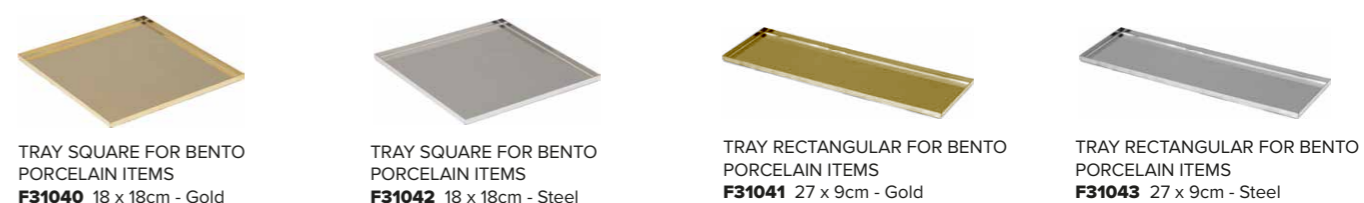

PREMIUM TABLEWARE PORCELAIN

BENTO BOX SYSTEM

COLLECTION 2024

Wherever you see this symbol you can link direct to the website page

GOODFELLOWS

www.goodf.co.uk

BENTO BOXES SYSTEM

BENTO CONFIGURATION OPTIONS To fit in Bento Box BB2 (no metal tray)

BENTO CONFIGURATION OPTIONS To fit in Bento Box BB1 with metal Tray T1

TRAY CONFIGURATION OPTIONS To fit in metal Tray T2 for table top service only

PREMIUM TABLEWARE BENTO

BENTO BOX

BENTO TRAYS

BENTO PORCELAIN