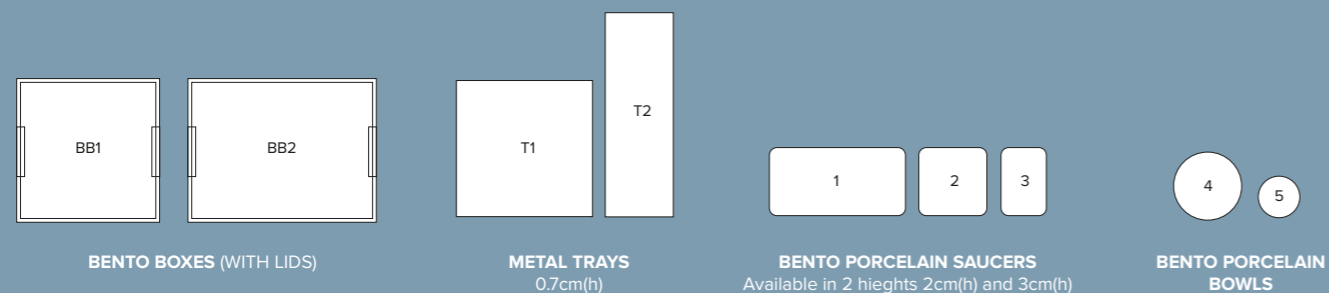

PREMIUM TABLEWARE PORCELAIN

BENTO BOX SYSTEM

COLLECTION 2024

Wherever you see this symbol you can link direct to the website page

GOODFELLOWS

www.goodf.co.uk

BENTO BOXES SYSTEM

BENTO CONFIGURATION OPTIONS To fit in Bento Box BB2 (no metal tray)

BENTO CONFIGURATION OPTIONS To fit in Bento Box BB1 with metal Tray T1

TRAY CONFIGURATION OPTIONS To fit in metal Tray T2 for table top service only

PREMIUM TABLEWARE BENTO

BENTO BOX

BENTO TRAYS

BENTO PORCELAIN