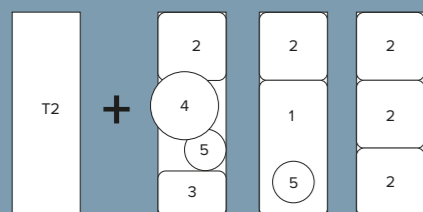

PREMIUM TABLEWARE PORCELAIN

BENTO BOX SYSTEM

COLLECTION 2024

Wherever you see this symbol you can link direct to the website page

GOODFELLOWS

www.goodf.co.uk

BENTO BOXES SYSTEM

BENTO CONFIGURATION OPTIONS To fit in Bento Box BB2 (no metal tray)

BENTO CONFIGURATION OPTIONS To fit in Bento Box BB1 with metal Tray T1

TRAY CONFIGURATION OPTIONS To fit in metal Tray T2 for table top service only

PREMIUM TABLEWARE BENTO

BENTO BOX

BENTO TRAYS

BENTO PORCELAIN