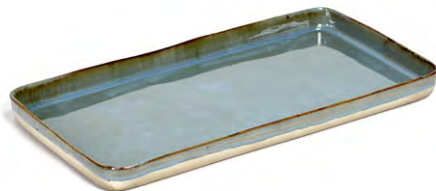

SERAX ALG SERVING PLATE
F03846 35.5cm - Misty Grey/Rust

SERAX SERVING DISH
F03937 35.5 x 6(h)cm - Dark Blue / Rust

SERAX ALG SERVING DISH OVAL
F03936 45 x 26.5 x 6(h)cm
Dark Blue / Rust

SERAX SERVING DISH OVAL
F03935 45 x 26.5 x 6(h)cm
Dark Blue / Rust

SERAX SERVING DISH
F03820 45 x 6.8(h)cm
Rust / Misty Grey

SERAX

PREMIUM

 Hot Counter Safe

STONEWARE

SERAX ALG BOWL L
F03821 15 x 6(h)cm - Rust

SERAX ALG BOWL L
F03823 15 x 6(h)cm - Misty Grey/ Dark Blue

SERAX ALG BOWL L
F03822 15 x 6(h)cm - Smokey Blue

SERAX ALG SALAD BOWL
F03824 27 x 8.8(h)cm - Misty Grey

SERAX ALG SALAD BOWL
F03868 27 x 8.8(h)cm - Smokey Blue

SERAX ALG SALAD BOWL
F03867 27 x 8.8(h)cm - Light Blue

SERAX ALG PLATE LARGE RECTANGULAR
F03873 37.3 x 18 x 2.4(h)cm
Smokey Blue