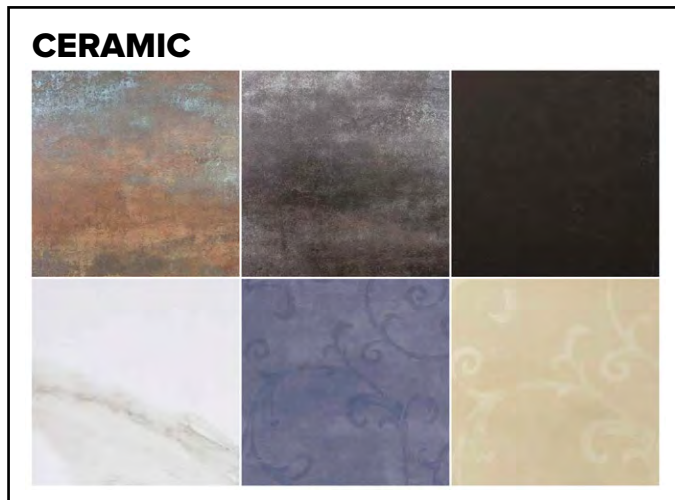

3. CHOOSE THE FINISH OF YOUR TABLE TOP & SIDES

6 CERAMIC FINISHES + 6 HPL FINISHES plus endless possibilities
for customised options

For more information about La Tavola
download a brochure here 

la tavola[®]