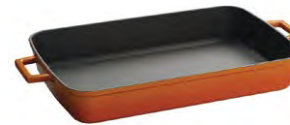

RECTANGULAR DISH
G15020-O 26 x 26cm
Orange