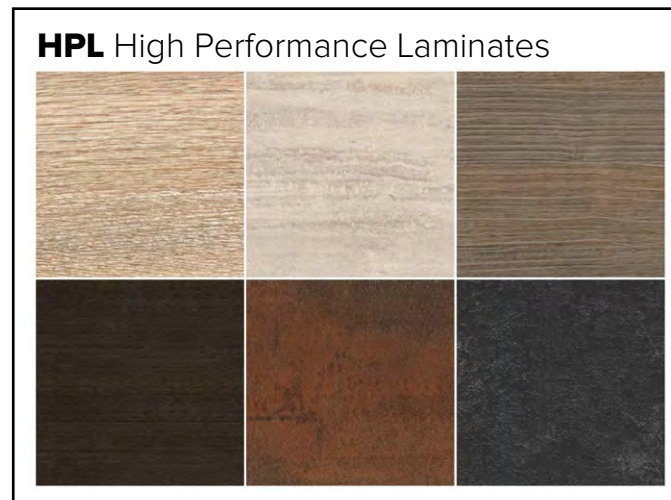

3. CHOOSE THE FINISH OF YOUR TABLE TOP & SIDES

6 CERAMIC FINISHES + 6 HPL FINISHES plus endless possibilities
for customised options

For more information about La Tavola
download a brochure here 

la tavola[®]