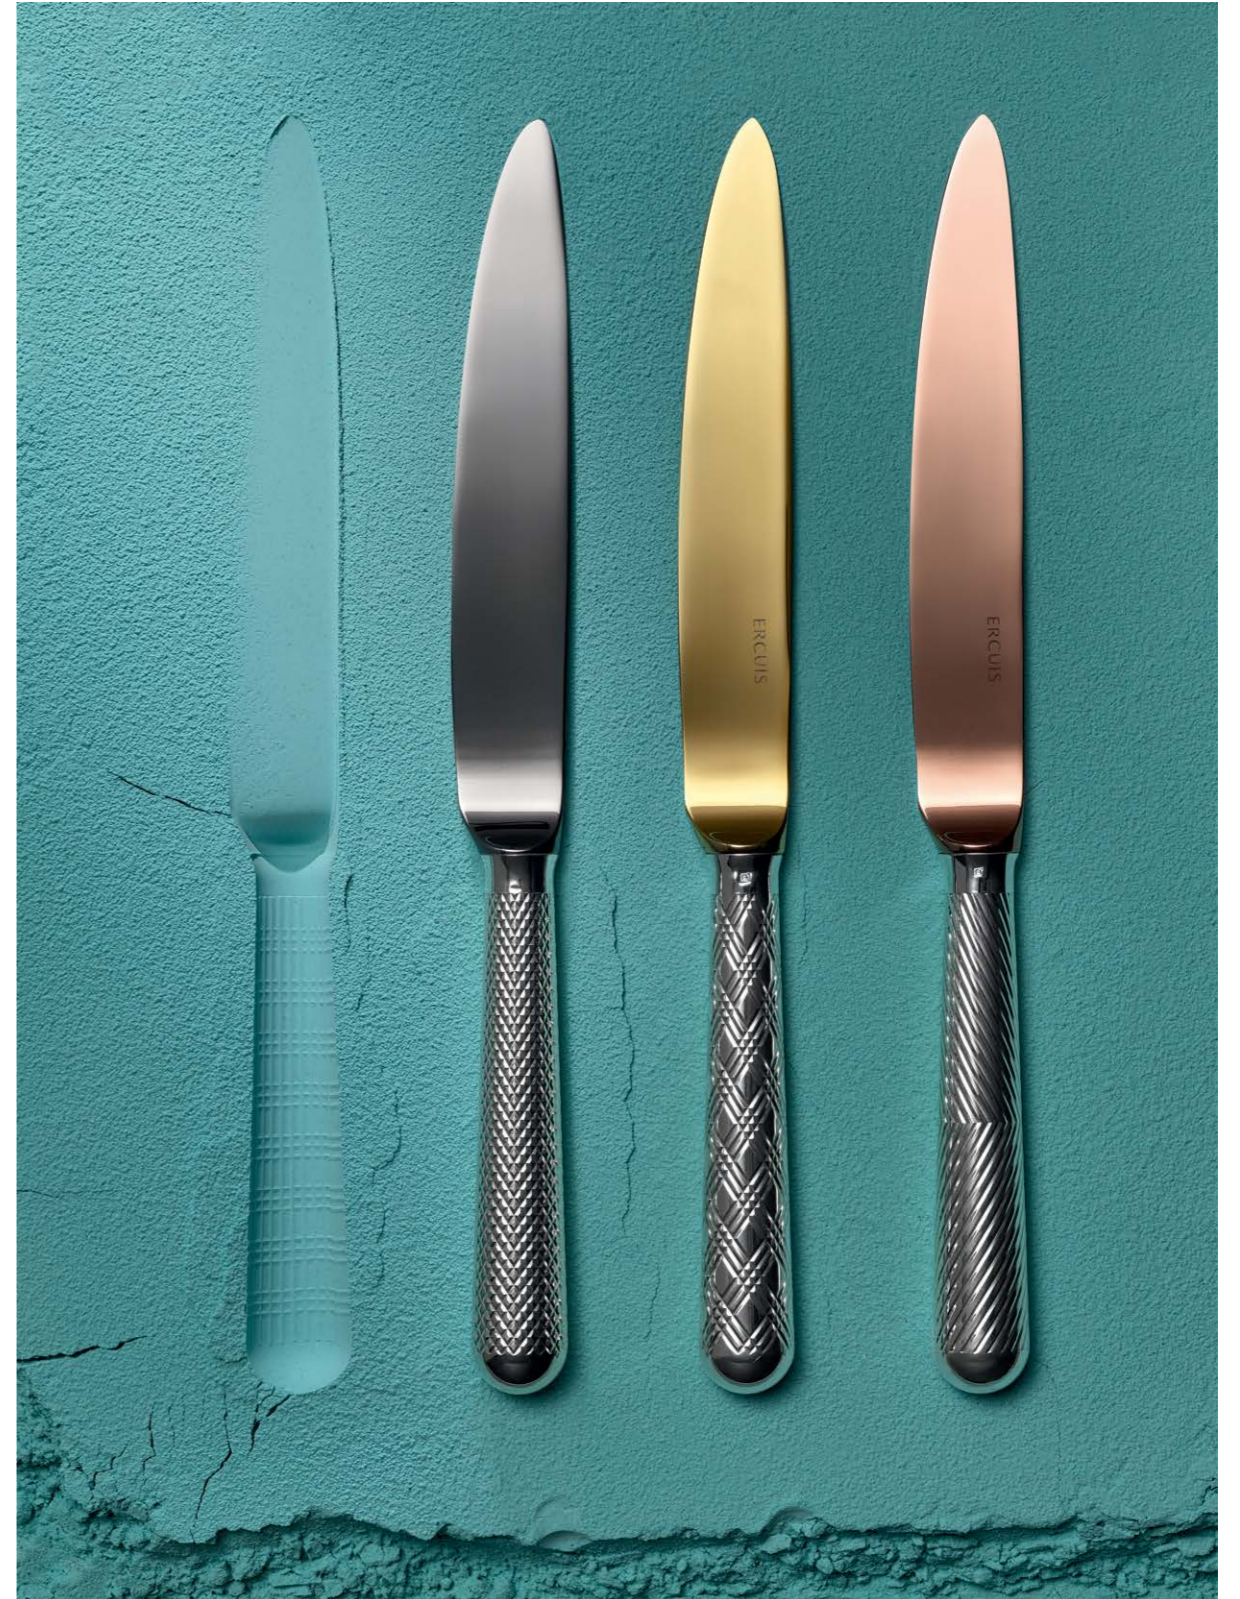

Mirror

- Contemporary Minimalist Styling
- 18/10 Stainless Steel
- 8 Guilloche motif handle options
- Available in Silver Plated, Silver Plated PVD Black, Silver Plated PVD Copper, and Silver Plated PVD Gold

CUTLERY

HANDLE MOTIF

FINISHES

MIRROR TABLE KNIFE OXFORD SILVER PLATED	F72013-02
MIRROR TABLE FORK OXFORD SILVER PLATED	F72013-03
MIRROR DESSERT SPOON OXFORD SILVER PLATED	F72013-04
MIRROR DESSERT FOLK OXFORD SILVER PLATED	F72013-05
MIRROR DESSERT KNIFE OXFORD SILVER PLATED	F72013-06
MIRROR AFTER-DINNER TEA SPOON OXFORD SILVER PLATED	F72013-09
MIRROR BOUILLION SPOON OXFORD SILVER PLATED	F72013-95

● **CORE STOCK ITEMS**
All other products are available upon request and are subject to delivery times

For full product selection please visit our website www.goodf.co.uk and register your details to see all prices.

Tel: 0844 3345232 | Email: sales@goodf.co.uk