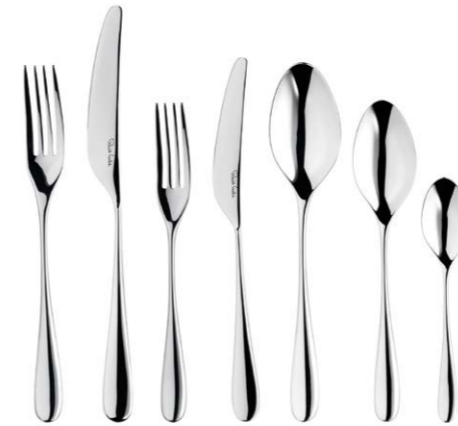

CUTLERY

- ARDEN (BR) TABLE KNIFE **F18012-01**
- ARDEN (BR) TABLE FORK **F18012-02**
- ARDEN (BR) STEAK KNIFE **F18012-30**
- ARDEN (BR) SIDE KNIFE **F18012-03**
- ARDEN (BR) SIDE FORK **F18012-04**
- ARDEN (BR) DESSERT SPOON **F18012-05**
- ARDEN (BR) SOUP SPOON **F18012-06**
- ARDEN (BR) ENGLISH TEA SPOON **F18012-07**
- ARDEN (BR) ESPRESSO SPOON **F18012-12**
- ARDEN (BR) BUTTER KNIFE **F18012-19**

- **CORE STOCK ITEMS**
  All other products are available upon request and are subject to delivery times

For full product selection please visit our website www.goodf.co.uk and register your details to see all prices.

Tel: 0844 3345232 | Email: sales@goodf.co.uk