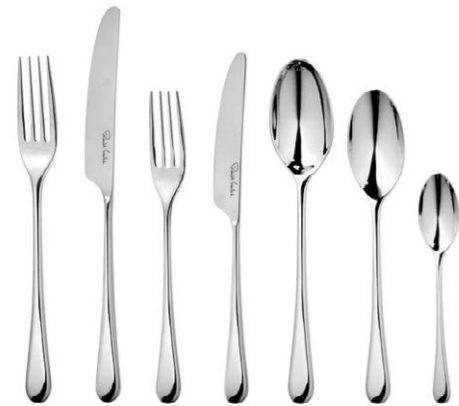

Tel: 0844 3345232 | Email: sales@goodf.co.uk 

Iona

- Slim and elegant in profile with surprising depth and weight to the handles. Spoons and forks made from highest quality stainless steel. Knives are forged from specially hardened stainless steel
- Dishwasher safe

CUTLERY

- IONA TABLE KNIFE **F18005-01**
- IONA TABLE FORK **F18005-02**
- IONA SIDE KNIFE **F18005-03**
- IONA SIDE FORK **F18005-04**
- IONA DESSERT SPOON **F18005-05**
- IONA SOUP SPOON **F18005-06**
- IONA ENGLISH TEA SPOON **F18005-07**
- IONA COFFEE SPOON **F18005-16**
- IONA STEAK KNIFE **F18005-30**