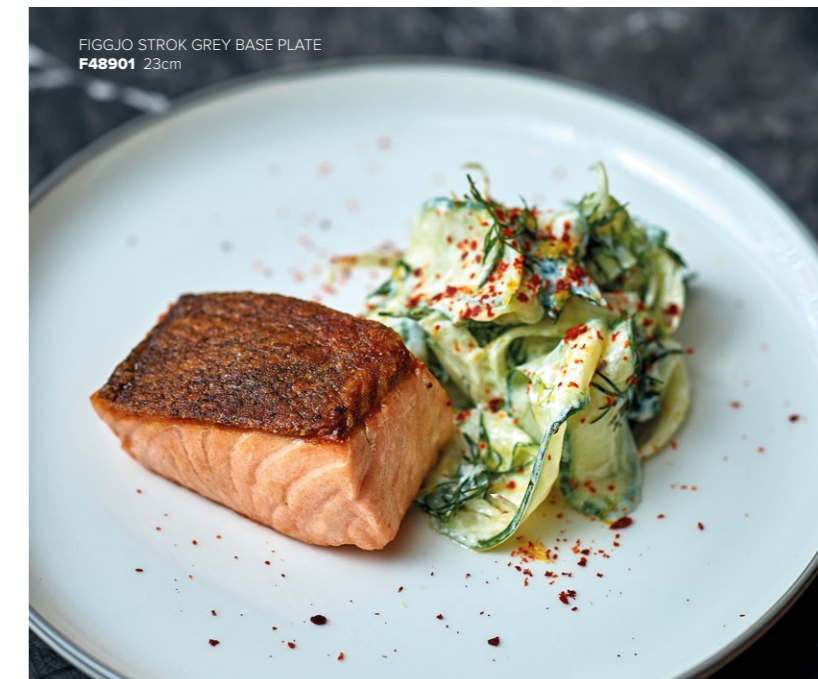

If items are identified as a **Special Order** with a □ then, even for samples, we will need to place an order with the supplier. This usually applies to hand-made products or where items are available in a range of glazes.

We hope you will find our new way of providing 'catalogue' information more useful and will help provide some inspiration to enable you to make the best choice.

We are always available to provide you with in-person help, via our friendly Customer Services team or at our London Showroom.

20 Little Portland Street, London, W1W 8BS

Call: 0844 334 5232

Email: sales@goodf.co.uk

Visit: www.goodf.co.uk

FIGGJO

Figgjo is amazingly still a family-owned business, producing in a rural area near Stavanger which is rich in natural beauty and also provides a committed and loyal workforce that spans generations who have worked for this same company.

We have long been avid fans of Figgjo, for its integrity in manufacture, it's stunning designs and how it has moved with the times to provide Hospitality products which really suit the market.

From its clean-lined Base range to its trendy Buffet items, we can provide the best bespoke decoration offering; including design through to manufacture on as few as 48 pieces on dinnerware and teaware; to 6 pieces for Buffet items.

Not only is Figgjo a manufacturer who delivers on all levels, their sustainable credentials just keep getting better.

FIGGJO DRYSS PLATE HIGH EDGE
F48365 22cm

For full product selection please visit our website www.goodf.co.uk and register your details to see all prices

Tel: 0844 3345232 | Email: sales@goodf.co.uk