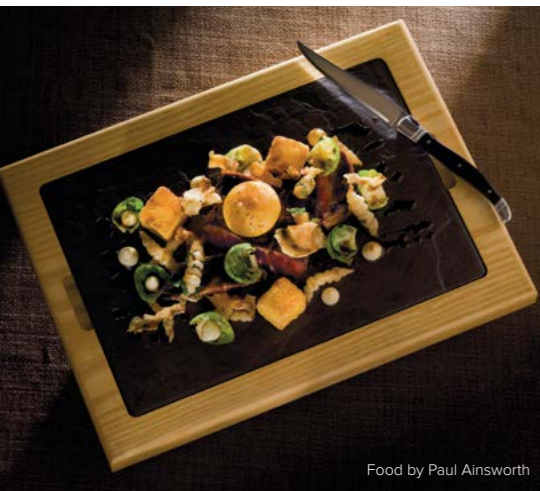

F47246-28 Burnt Oak Oval Board with Copper Trim 28cm
F47246-21 Burnt Oak Oval Board with Copper Trim 21cm

Food by Paul Ainsworth

ASH PLATTER
F07701 35 x 25cm
SLATE TILE OBLONG
F07751 29.4 x 20.2cm