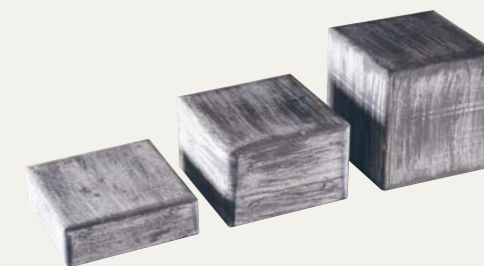

ENAMEL SMALL BASIN  
G30024 30 x 9cm(h)

**ENAMEL  
BE CREATIVE**

This is enamel but not as you have seen before. These are really eye-catching pieces.

**CREATE HEIGHT**

Most functional areas will either need to create height for the display or if in a cold well, may need a base. This forms the architecture for each layout