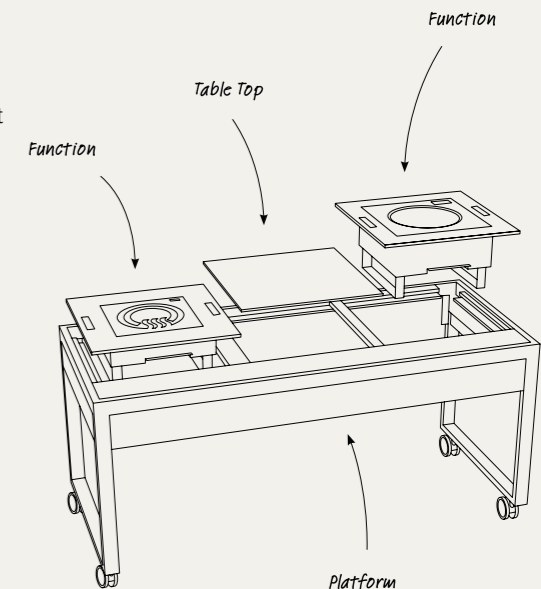

■ WARMING FUNCTION

■ COOLING FUNCTION

■ COOKING FUNCTION

3. CHOOSE THE FINISH OF YOUR TABLE TOP & SIDES

6 CERAMIC FINISHES + 6 HPL FINISHES plus endless possibilities for customised options