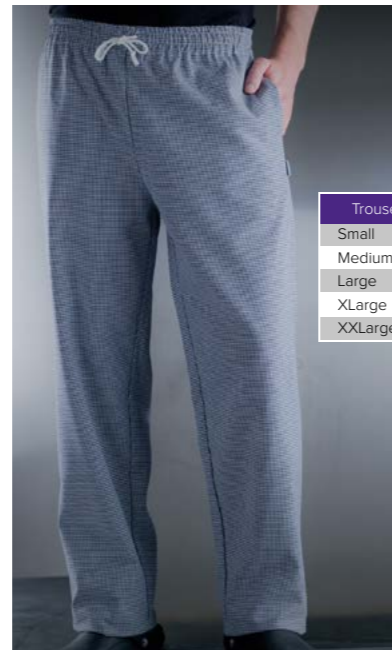

POLYCOTTON CUISINE TROUSER C01053

Blue & white, French-check pattern. Extremely hard-wearing, comfortable and crease-resistant.

Trousers Sizes:	
Small	30" - 33"
Medium	34" - 36"
Large	37" - 40"
XLarge	41" - 43"
XXLarge	44" - 47"

BLUE & WHITE MULTI FIT TROUSER C01054

Draw-string waist for maximum comfort. Made from crease-resistant, hard-wearing, French-check polycotton.

BLACK BAGGY TROUSER C01055

Draw-string waist for maximum comfort. Made from a hard-wearing black polycotton which is both crease-resistant and does not fade.

Continental	42c	44c	46c	48c	50c	52c	54c	56c	58c	60c	62c	64c
UK	28½"	30"	31½"	33"	34½"	36"	38"	39½"	41"	42½"	44"	46"

MAITRE CHEF TROUSER C01051

A smart executive style trouser with half elastic back for extra comfort. Made from classic blue and white French-style polycotton, which is extremely hard-wearing.