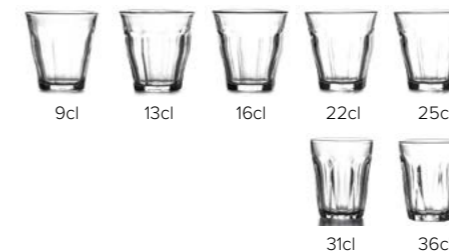

FINISH

RANGE

Clear Glass Tumblers

G77002-09	Provence Clear Tumbler	9cl
G77002-25	Provence Clear Tumbler	25cl

Picardie

G77001-09	PICARDIE CLEAR TUMBLER	9cl
G77001-13	PICARDIE CLEAR TUMBLER	13cl
G77001-16	PICARDIE CLEAR TUMBLER	16cl
G77001-22	PICARDIE CLEAR TUMBLER	22cl
G77001-25	PICARDIE CLEAR TUMBLER	25cl
G77001-31	PICARDIE CLEAR TUMBLER	31cl
G77001-36	PICARDIE CLEAR TUMBLER	36cl
G77001-50	PICARDIE CLEAR TUMBLER	50cl