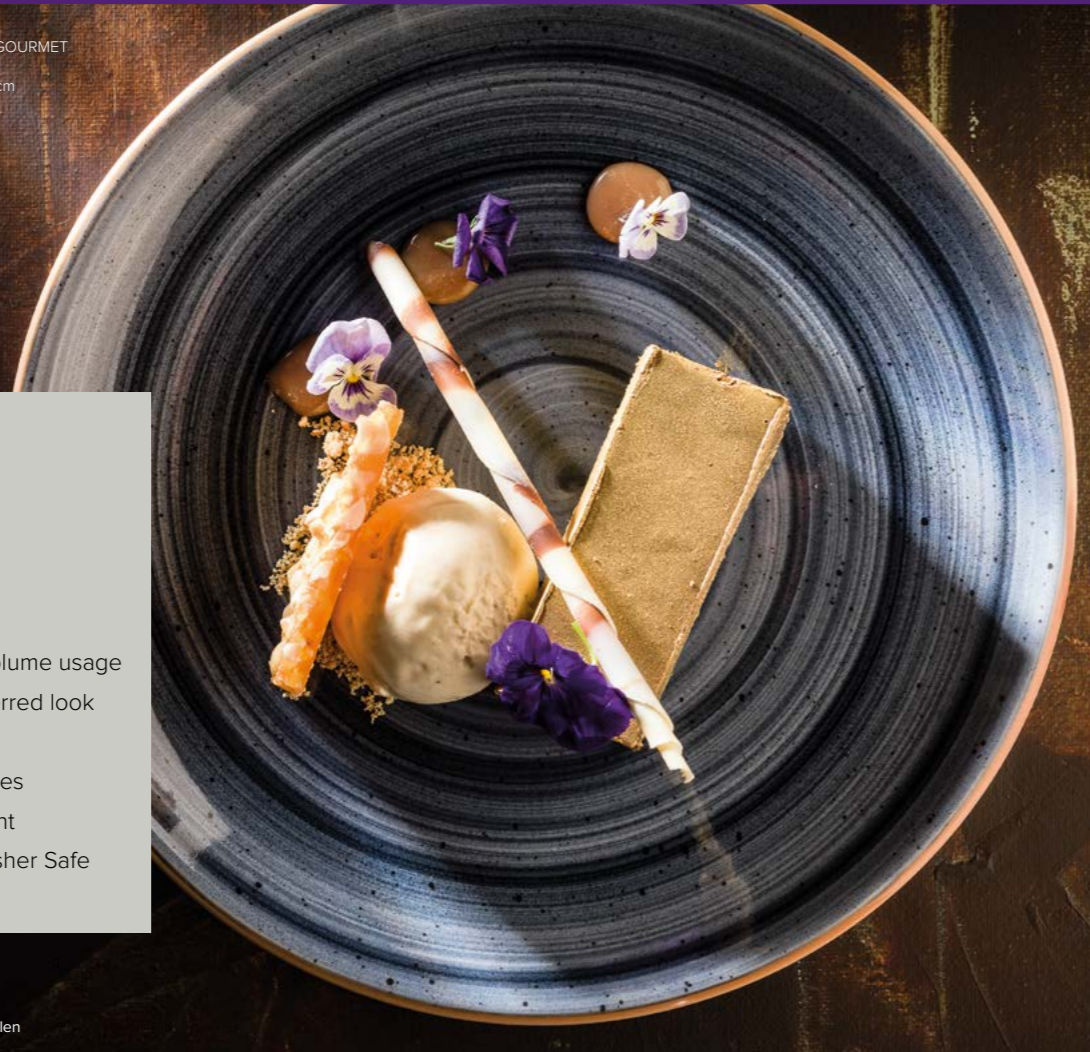

SEE YOUR DISCOUNTED PRICES AT  
[www.goodf.co.uk/register](http://www.goodf.co.uk/register)

BONNA DUSK GOURMET  
FLAT PLATE  
H24203-21 21cm

**AURA - DUSK**

- Tough & durable, ideal for high volume usage
- Mix & match to achieve a preferred look
  - Edge Chip Resistant
  - Scratch Resistant Surfaces
  - Thermal Shock Resistant
- Microwave, Oven and Dishwasher Safe