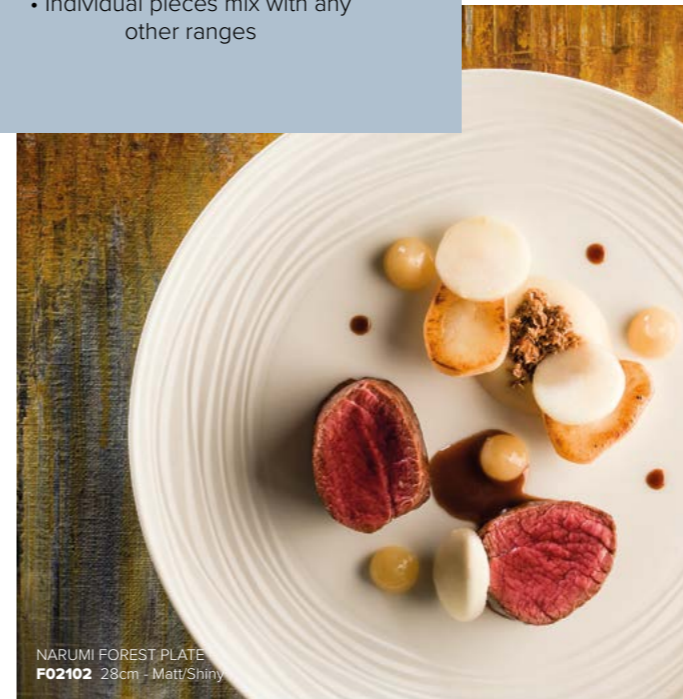

NARUMI FOREST PLATE
F02102 28cm - Matt/Shiny

Food by Dale Bainbridge

SEE YOUR DISCOUNTED PRICES AT
www.goodf.co.uk/register