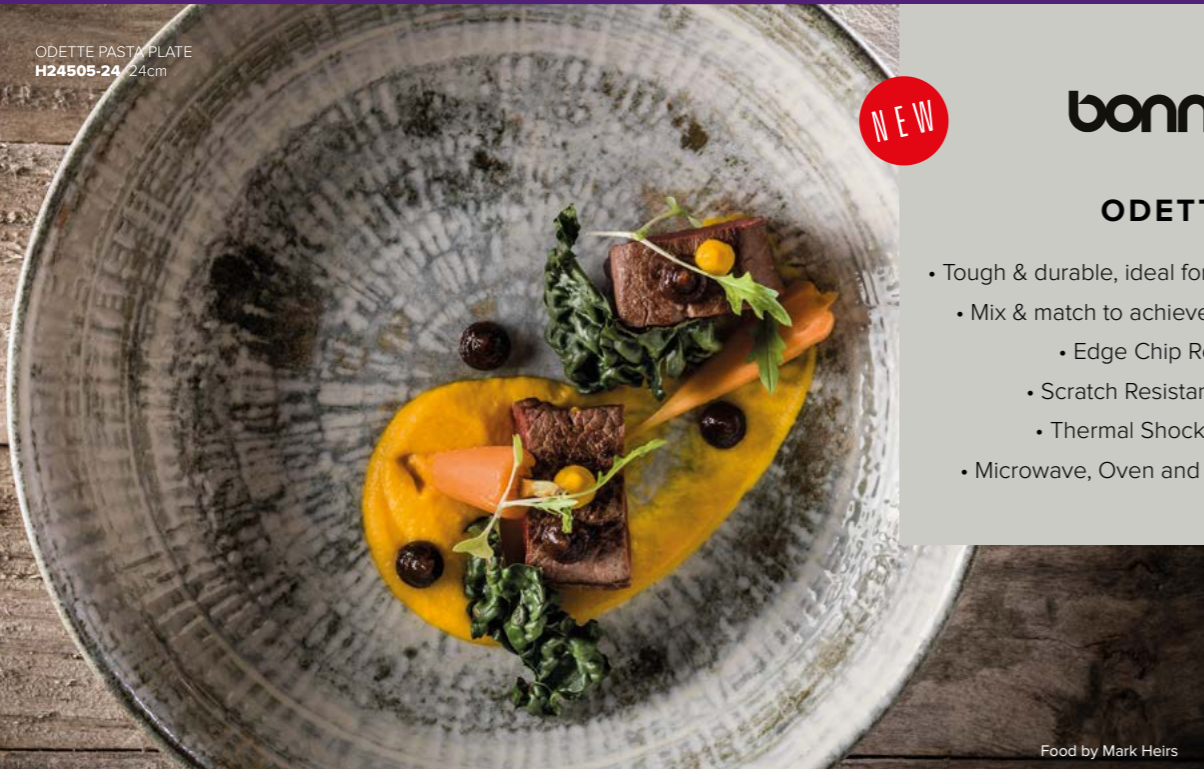

ODETTE PASTA PLATE  
H24505-24 24cm

**bonna**

**ODETTE**

- Tough & durable, ideal for high volume usage
- Mix & match to achieve a preferred look
  - Edge Chip Resistant
  - Scratch Resistant Surfaces
  - Thermal Shock Resistant
- Microwave, Oven and Dishwasher Safe