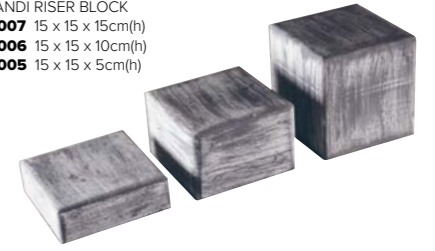

WOODEN BLOCK RISERS

SCANDI RISER BLOCK
GG007 15 x 15 x 15cm(h)
GG006 15 x 15 x 10cm(h)
GG005 15 x 15 x 5cm(h)

BURNT OAK RISER BLOCK
F47270 15 x 15 x 15cm(h)
F47271 15 x 15 x 10cm(h)
F47272 15 x 15 x 5cm(h)