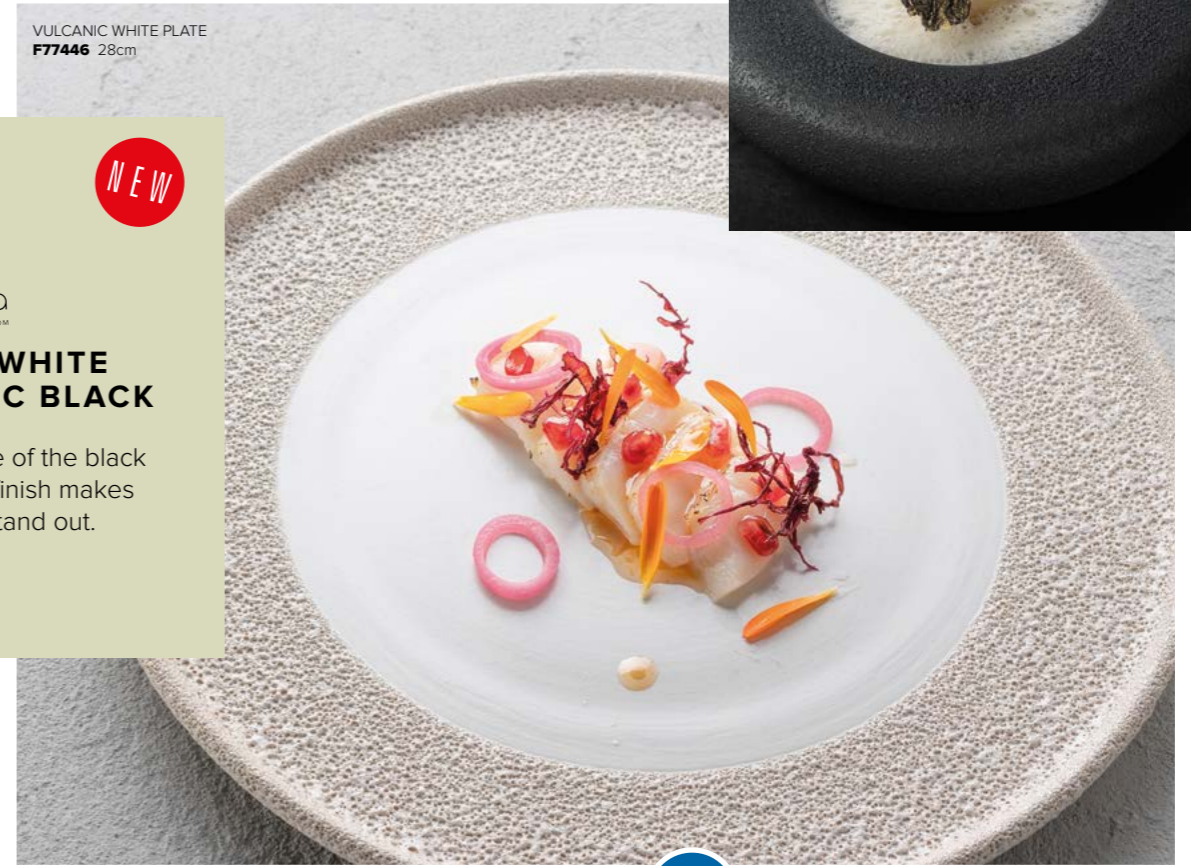

VULCANIC WHITE PLATE  
F77446 28cm

NEW

APPETISER PLATE  
F10132-EW 25cm  
Extra White

Food by James Mackenzie

GLASS

Our ever-popular range of versatile and durable glass plates

PLATES & BOWLS

 VERRINE SPHERES G21004 10.27 x 7.12cm(h) 24cl	 SMALL BOWL SPHERES G21005 18.3 x 6.85cm(h) 73cl	 COUPELLE SPHERES G21006 14 x 5.7cm(h) 33cl	 LYONNAIS PLATE G21010-26 26cm Clear G21010-21 21cm Clear	 LYONNAIS PLATE G21011-21 21cm Anthracite
 LYONNAIS DISH G21014 14.2 x 5 cm(h) Anthracite	 PERIGORD CHAMPAGNE GLASS G21015 10.8 x 9.7cm(h) 22cl	 VERSAILLES MINI BOWL G21016 10.5 x 6.6cm(h) 27cl	 CAFET CUP G21020 6cm(h) 25cl	 ECAILLE GLASS G21056 11.6cm(h) 28cl
 ECAILLE GLASS G21057 10.5cm(h) 40cl	 VEGA LARGE MODEL G21021 9.3cm(h) 22.5cl	 LEA MINI COCOTTE G21039 10 x 6.8cm(h) 25cl	 BUTTER DISH G21027 9.5 x 3.6cm(h)	 CLOCHE FOR BUTTER DISH G21026 7.5 x 4.9cm(h)
 BUBBLE STROKE BOWL G21041 12 x 9cm(h) 13cl Amethyst	 BUBBLE STROKE BOWL G21042 12 x 9cm(h) 13cl Anthracite	 BUBBLE STROKE BOWL G21044 12 x 9cm(h) 13cl White	 BUBBLE STROKE BOWL G21045 12 x 9cm(h) 13cm Clear	