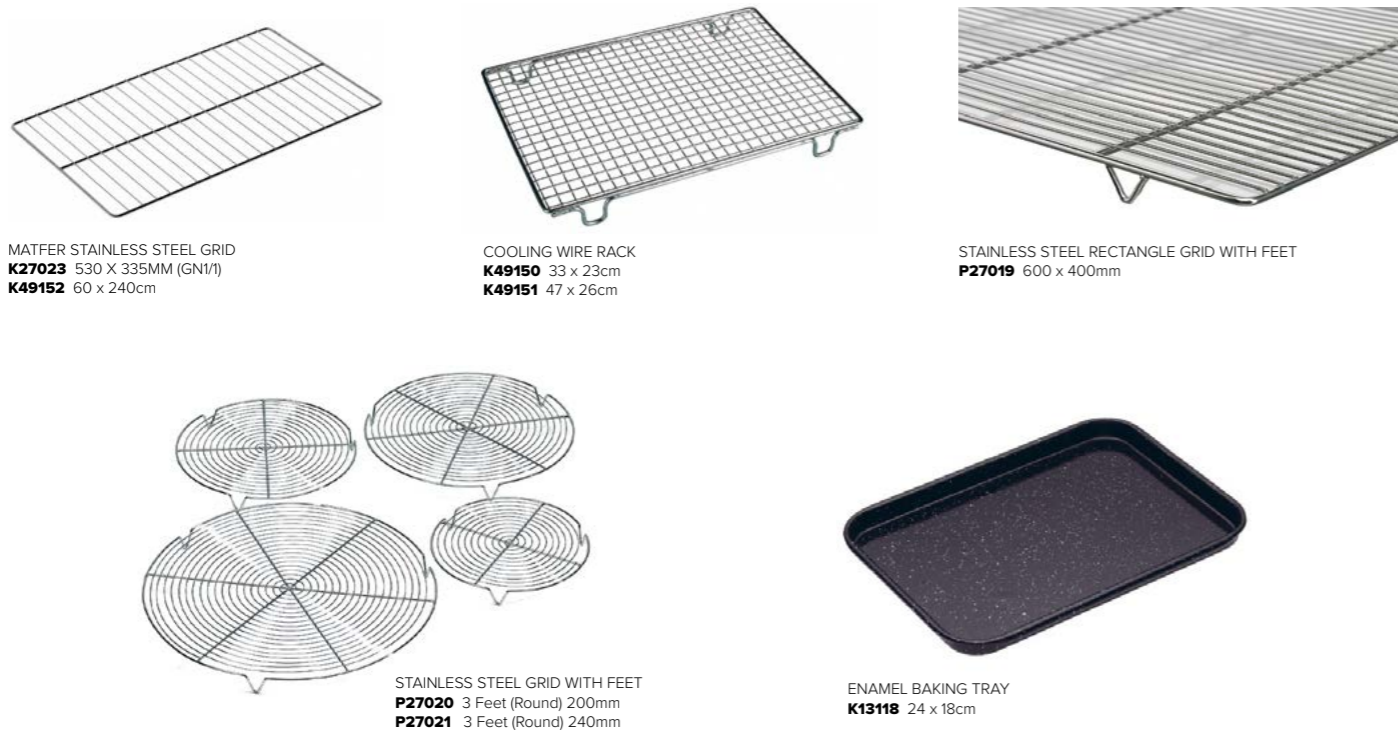

TRAYS, GRIDS & RACKS

MATFER STAINLESS STEEL GRID
K27023 530 X 335MM (GN1/1)
K49152 60 x 240cm

COOLING WIRE RACK
K49150 33 x 23cm
K49151 47 x 26cm

STAINLESS STEEL RECTANGLE GRID WITH FEET
P27019 600 x 400mm

STAINLESS STEEL GRID WITH FEET
P27020 3 Feet (Round) 200mm
P27021 3 Feet (Round) 240mm

ENAMEL BAKING TRAY
K13118 24 x 18cm

DECORATING ACCESSORIES

- This is just a selection of tools to help perfect your decorating skills.
- Get in touch if you require something that doesn't appear on this page