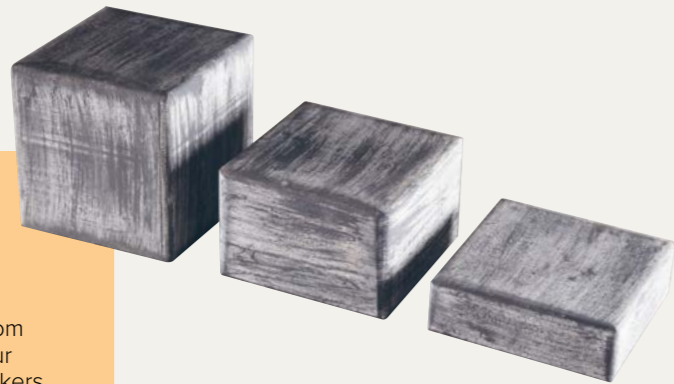

BE UNIQUE

All Risers/Bases/Boards made from wood can be customised to your requirements by our own woodworkers. We can add any finish, whether it is natural oil/wax, stain, paint or metallic paint.

We can also embellish items with metal inlay i.e. nickel/brass/copper. We also make our own metal legs in a variety of finishes. Please ask for details.