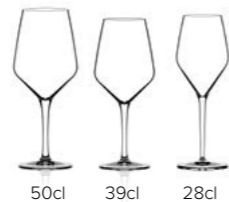

FINISH

79cl 57cl

RANGE

**Etoile Wine**

Crystalline (Lead Free Crystal) stem glass manufactured with Xtreme® technology

<b>G40026</b>	ETOILE' NOIR	79cl
<b>G40025</b>	ETOILE' BLANC	57cl

50cl 39cl 28cl

**Bora Wine**