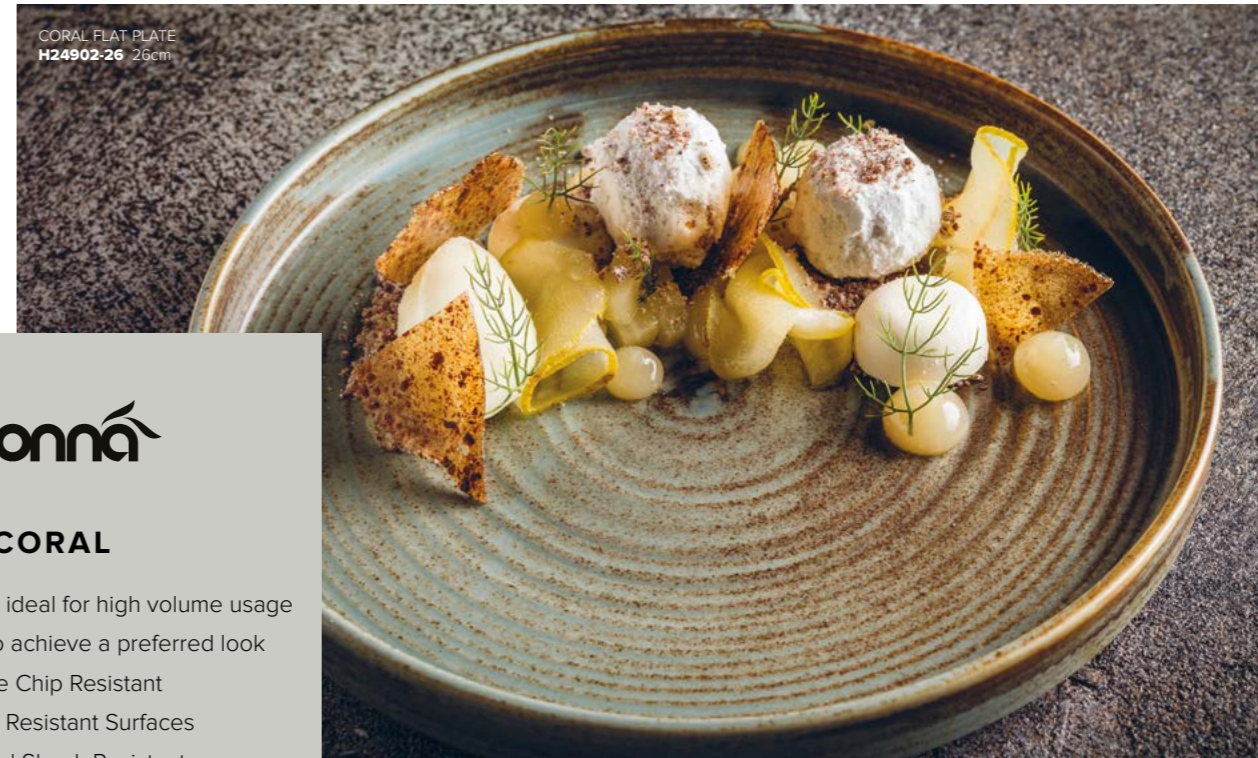

CORAL FLAT PLATE
H24902-26 26cm

CORAL

- Tough & durable, ideal for high volume usage
- Mix & match to achieve a preferred look
  - Edge Chip Resistant
  - Scratch Resistant Surfaces
  - Thermal Shock Resistant
- Microwave, Oven and Dishwasher Safe

SEE YOUR DISCOUNTED PRICES AT
www.goodf.co.uk/register