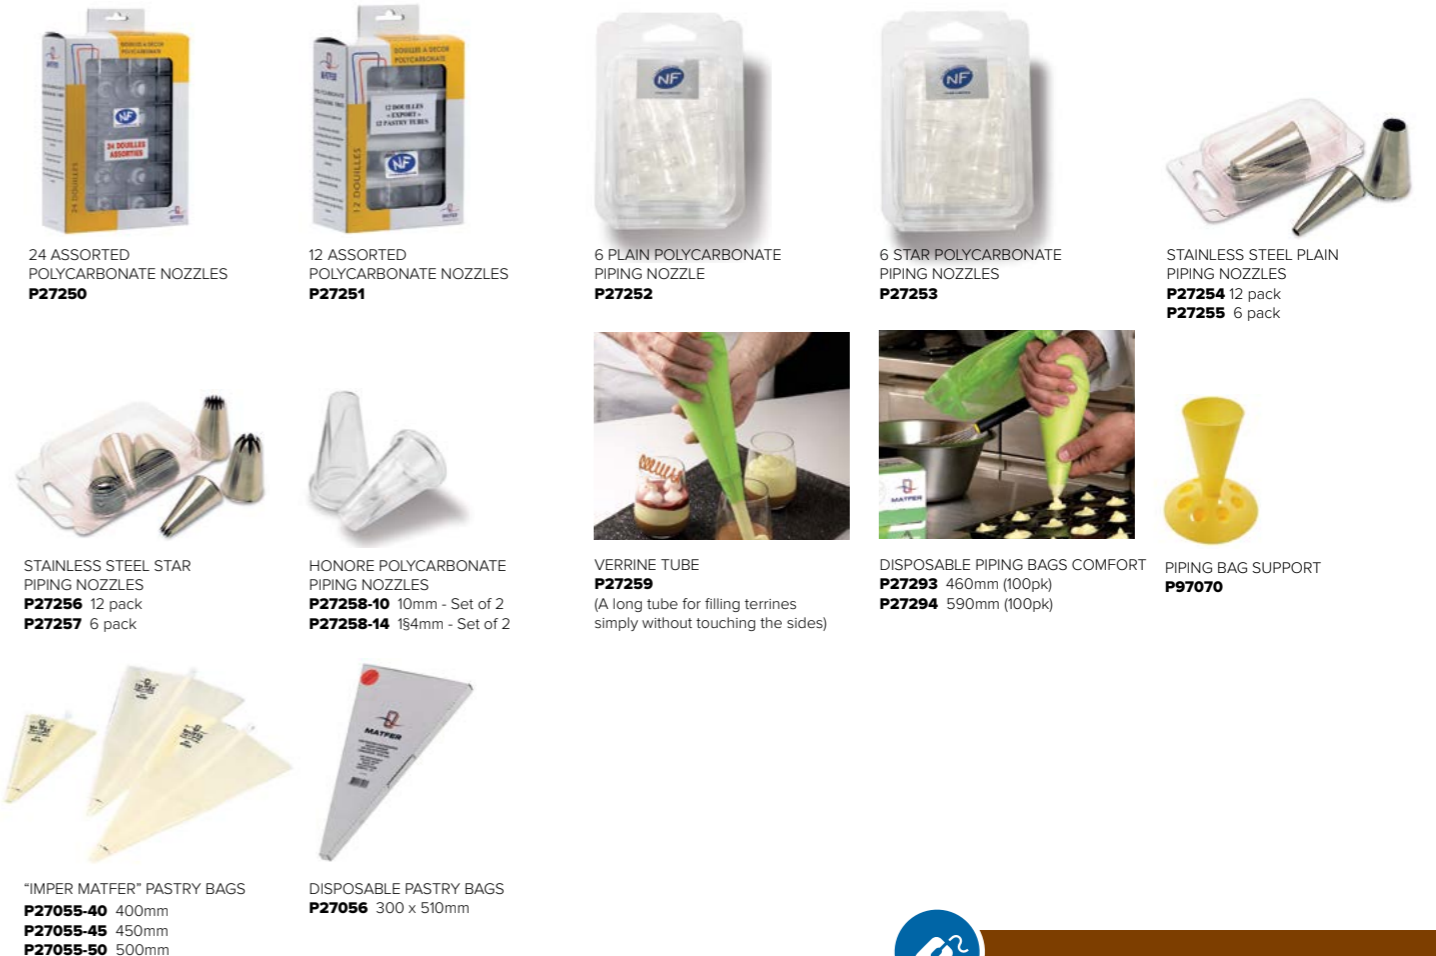

NOZZELS & PIPING BAGS

24 ASSORTED POLYCARBONATE NOZZLES
P27250

12 ASSORTED POLYCARBONATE NOZZLES
P27251

6 PLAIN POLYCARBONATE PIPING NOZZLE
P27252

6 STAR POLYCARBONATE PIPING NOZZLES
P27253

STAINLESS STEEL PLAIN PIPING NOZZLES
P27254 12 pack
P27255 6 pack

STAINLESS STEEL STAR PIPING NOZZLES
P27256 12 pack
P27257 6 pack

HONORE POLYCARBONATE PIPING NOZZLES
P27258-10 10mm - Set of 2
P27258-14 14mm - Set of 2

VERRINE TUBE
P27259
(A long tube for filling terrines simply without touching the sides)

DISPOSABLE PIPING BAGS COMFORT
P27293 460mm (100pk)
P27294 590mm (100pk)

PIPING BAG SUPPORT
P97070

"IMPER MATFER" PASTRY BAGS
P27055-40 400mm
P27055-45 450mm
P27055-50 500mm

DISPOSABLE PASTRY BAGS
P27056 300 x 510mm