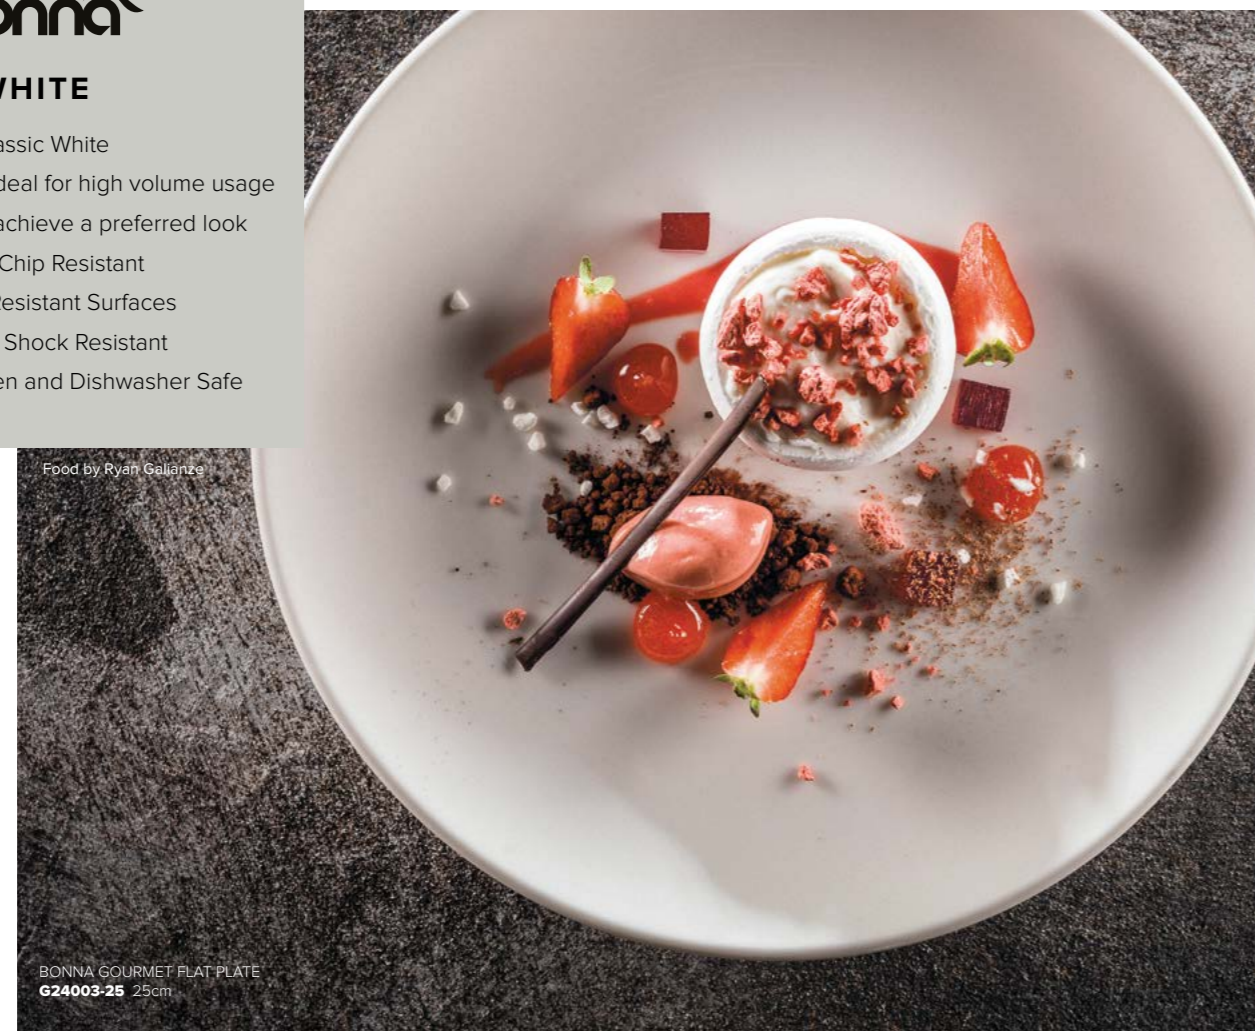

Food by Ryan Galianze

BONNA GOURMET FLAT PLATE
G24003-25 25cm

BEVERAGE SERVICE