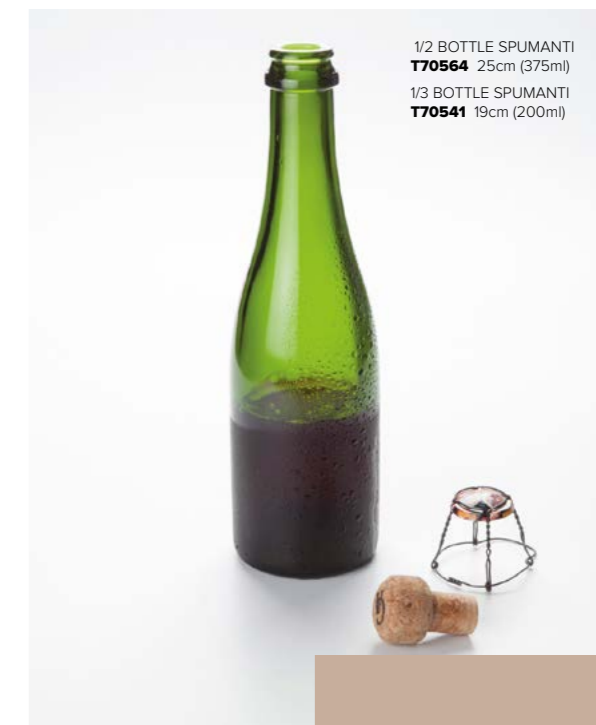

1/2 BOTTLE SPUMANTI
T70564 25cm (375ml)
1/3 BOTTLE SPUMANTI
T70541 19cm (200ml)