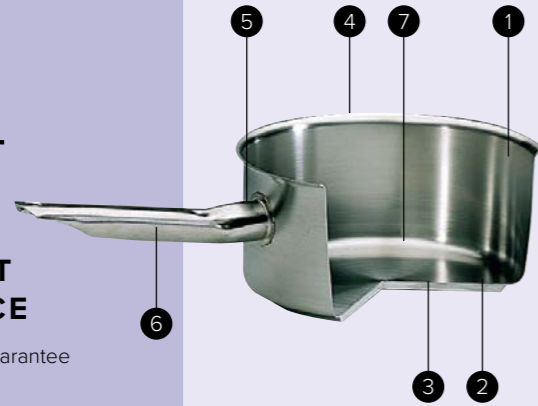

BOURGEAT EXCELLENCE

10 Year Manufacturer's Guarantee

1. 1 Special stainless-steel body compatible with all heat sources.
   - 2 "Sandwich" ground aluminium base with shape memory for a completely flat surface when cooking.
   - 3 Base coated with special magnetic stainless-steel for induction cooking.
   - 4 Reinforced rim.
   - 5 Waterproof stainless-steel welded handle.
   - 6 "Stay-cool" stainless steel tube handle to prevent heat diffusing to the handling areas.
   - 7 French standard NF and NSF certification and compliance with the hygiene standards.
2. Lids sold separately.