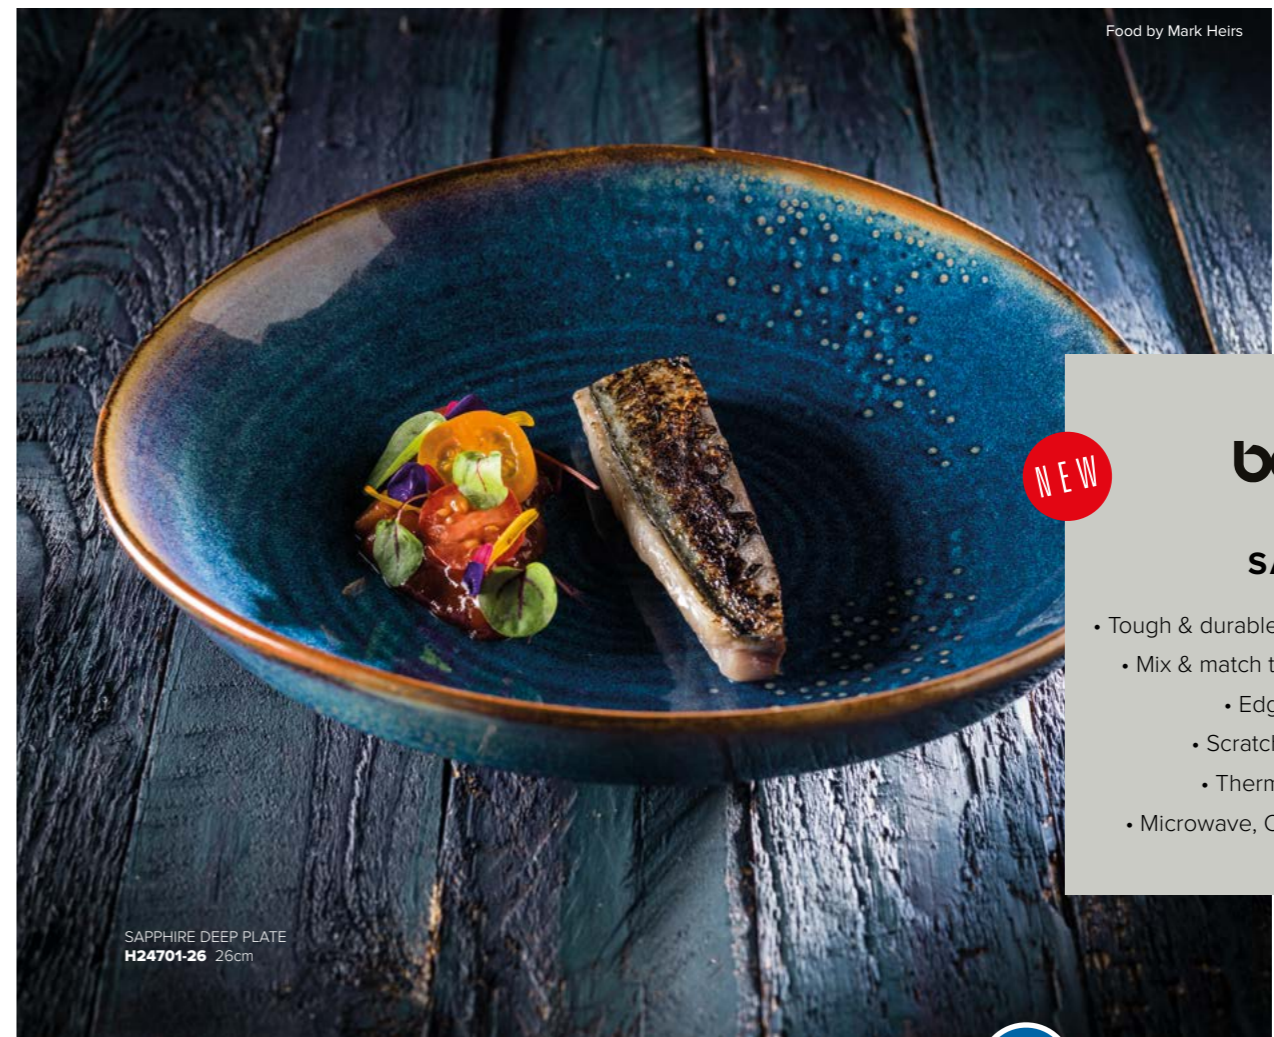

SAPPHIRE BOWL
H24709 19cm

SAPPHIRE STACKABLE BOWL
H24703-13 13cm

SAPPHIRE STACKABLE BOWL
H24703-08 8cm

SAPPHIRE STACKABLE BOWL
H24703-06 6cm

Food by Mark Heirs

bonna

SAPPHIRE

- Tough & durable, ideal for high volume usage
- Mix & match to achieve a preferred look
  - Edge Chip Resistant
  - Scratch Resistant Surfaces
  - Thermal Shock Resistant
- Microwave, Oven and Dishwasher Safe

SAPPHIRE DEEP PLATE
H24701-26 26cm

SEE YOUR DISCOUNTED PRICES AT
www.goodf.co.uk/register