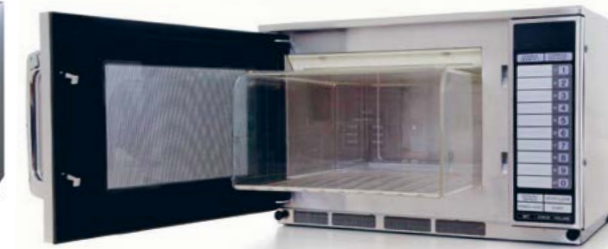

CAVITY LINER FOR MICROWAVE **M26008**

The new Cavity Protection System™ provides a hygienic barrier to prevent spills or splatter from reaching the cavity of the microwave oven.

- Unique for use with Sharp, Maestrowave & Panasonic
- Sharp - R22AMM/R22AT/R23AM/R24AT/R1900
- Panasonic - NE1456/NE1846/NE1856
- Protects cavity from damage and food build up
- Dishwasher safe
- Helps to avoid 'down time'