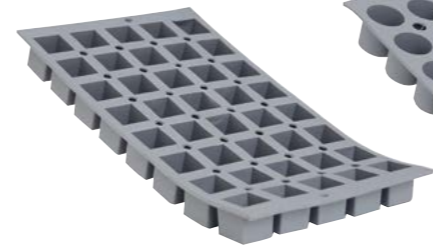

ELASTOMOULE 40 MINI CYLINDERS
P93036 (1.4cl)
300 x 176mm 27.5 x 25 x 25mm

ELASTOMOULE 40 MINI CUBES
P93035 (1.5cl)
300 x 176mm
25 x 25 x 25mm