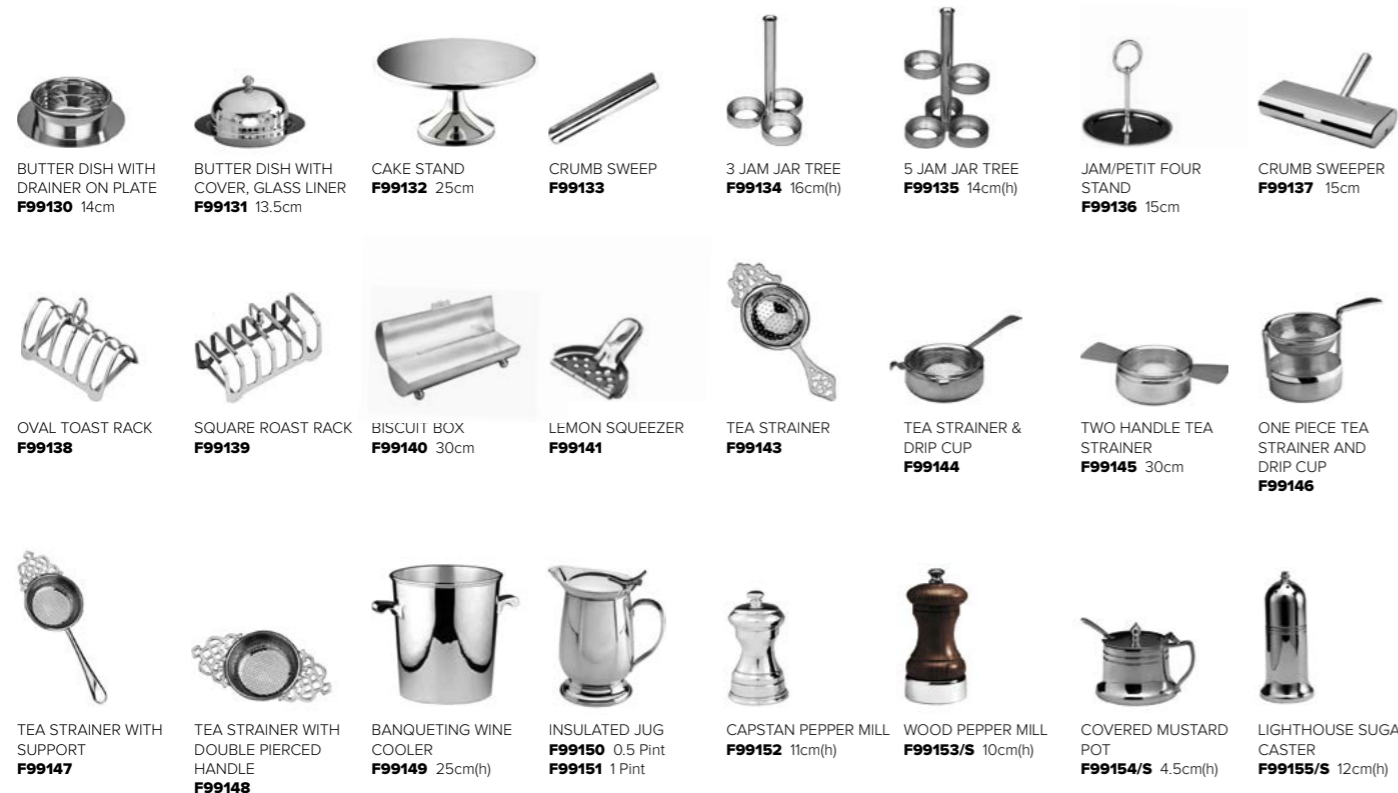

SILVER SERVICE ACCESSORIES

BUTTER DISH WITH DRAINER ON PLATE **F99130** 14cm
BUTTER DISH WITH COVER, GLASS LINER **F99131** 13.5cm
CAKE STAND **F99132** 25cm
CRUMB SWEEP **F99133**
3 JAM JAR TREE **F99134** 16cm(h)
5 JAM JAR TREE **F99135** 14cm(h)
JAM/PETIT FOUR STAND **F99136** 15cm
CRUMB SWEEPER **F99137** 15cm
OVAL TOAST RACK **F99138**
SQUARE ROAST RACK **F99139**
BISCUIT BOX **F99140** 30cm
LEMON SQUEEZER **F99141**
TEA STRAINER **F99143**
TEA STRAINER & DRIP CUP **F99144**
TWO HANDLE TEA STRAINER **F99145** 30cm
ONE PIECE TEA STRAINER AND DRIP CUP **F99146**
TEA STRAINER WITH SUPPORT **F99147**
TEA STRAINER WITH DOUBLE PIERCED HANDLE **F99148**
BANQUETING WINE COOLER **F99149** 25cm(h)
INSULATED JUG **F99150** 0.5 Pint
F99151 1 Pint
CAPSTAN PEPPER MILL **F99152** 11cm(h)
WOOD PEPPER MILL **F99153/S** 10cm(h)
COVERED MUSTARD POT **F99154/S** 4.5cm(h)
LIGHTHOUSE SUGAR CASTER **F99155/S** 12cm(h)

NEW

SILVER SERVICE

- For a classic or contemporary Afternoon Tea Service
- This is just a selection of silver items available
- Get in touch for more options