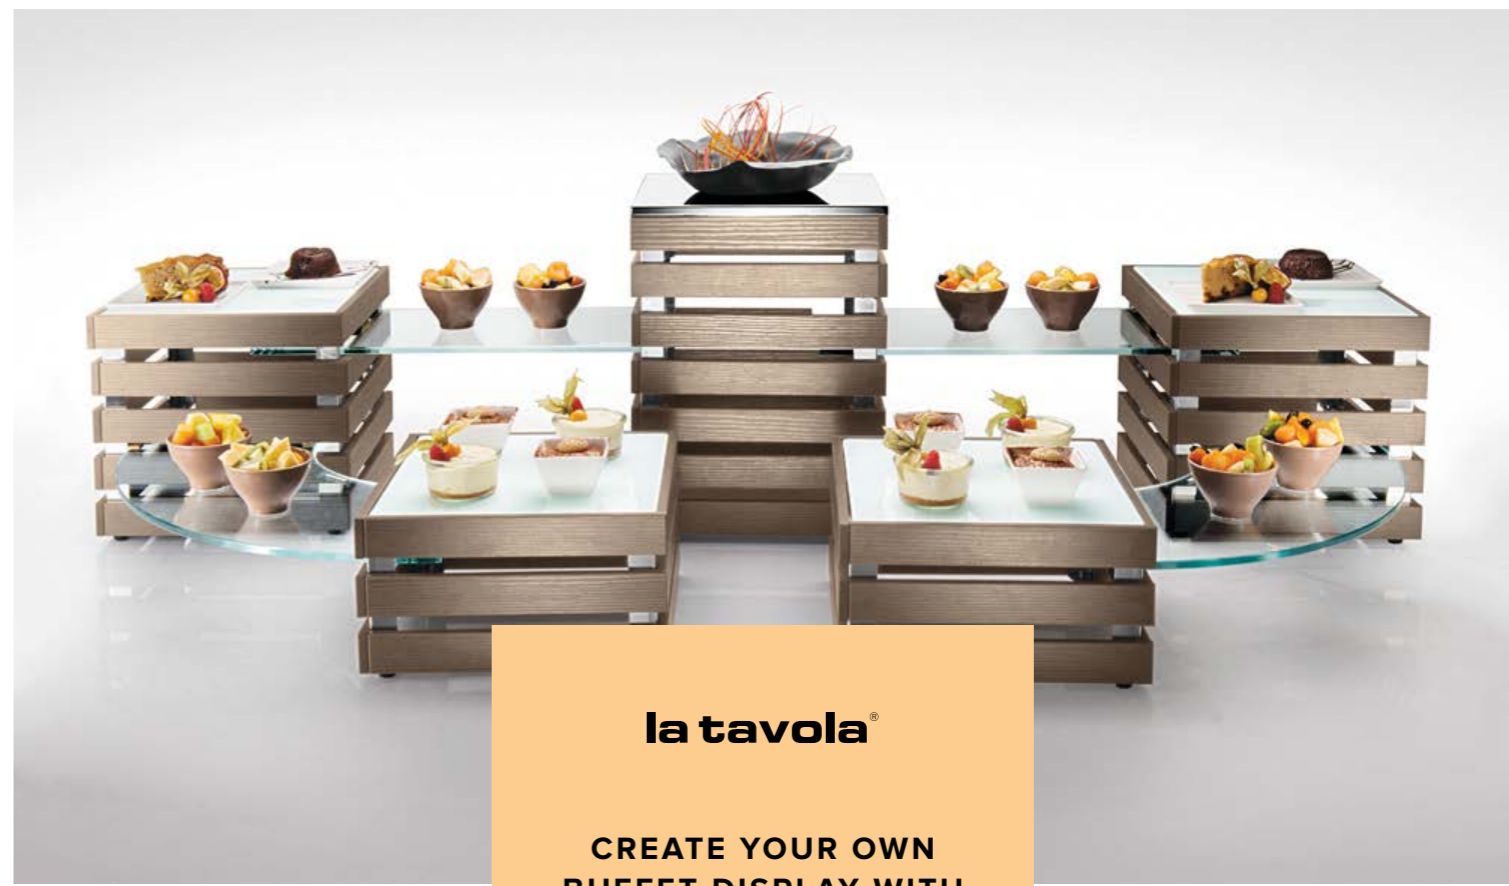

la tavola®

CREATE YOUR OWN BUFFET DISPLAY WITH LA TAVOLA'S MARKET RISER SUITE

Ask for our La Tavola download

A Buffet elevation system which incorporates innovative warming and cooling tops

Use Your Market Riser Warming Tops with Food Pans and Other Elements