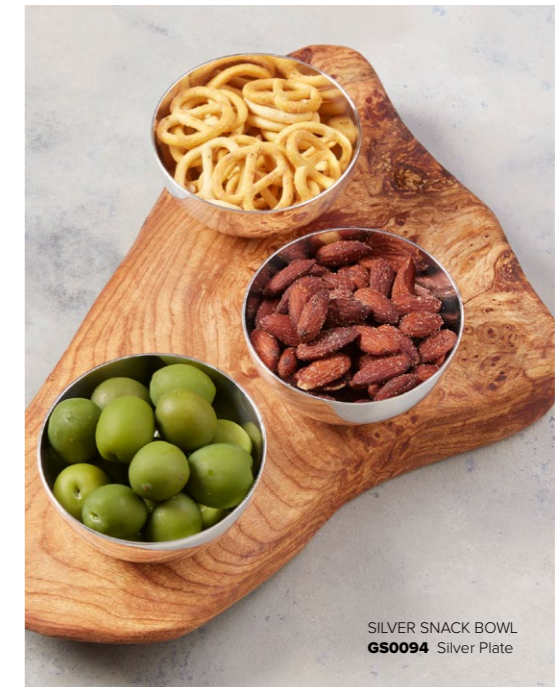

The items we show here are just a taster from the more extensive Silver collection we have available from our own, and international producers.

We very much welcome the revival of classical favourites like the Souffle but Silver is not just for classical dishes. With our usual desire to surprise, we have introduced new Silver Mini Taco Stands. Like our chefs, we believe that no matter how small the dish, every detail deserves maximum attention.