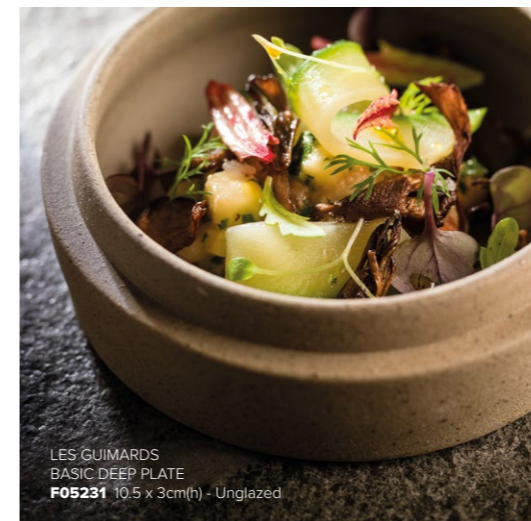

LES GUIMARDS
MAIKO PASTA PLATE
F05514 24cm - Grey/Green

LES GUIMARDS
BASIC DEEP PLATE
F05231 10.5 x 3cm(h) - Unglazed