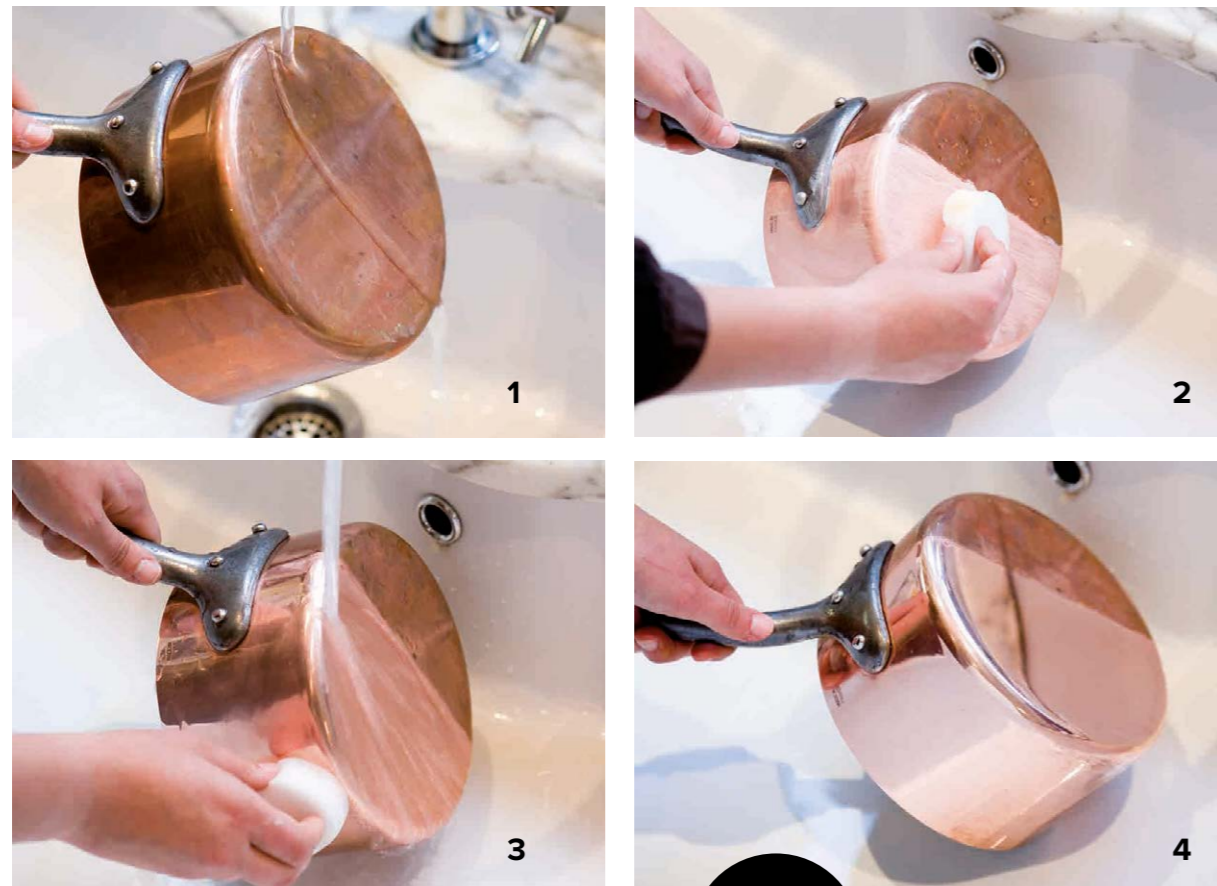

Mauviel1830®

Copperbrill

Copper will naturally darken without regular polishing. But at any time, you can use Copperbrill cleaner to recover the original shine.

COPPER MAINTENANCE