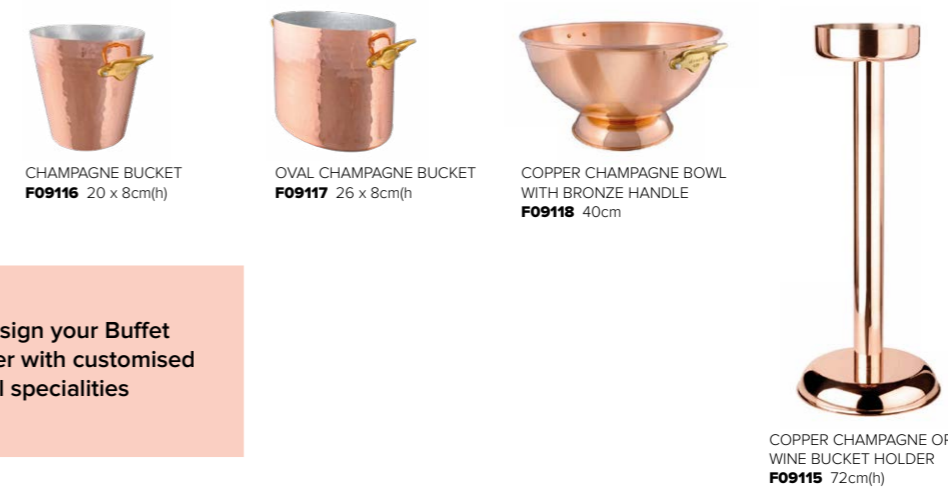

Tableware Accessories

ACCESSORIES

PORCELAIN BUTTER DISH WITH STAINLESS STEEL LID
F09220 9.1 x 8cm(h)

PORCELAIN BUTTER DISH WITH COPPER LID
● **F09120** 9.1 x 8cm(h)

COPPER FRENCH FRY POT
● **F09122** 9 x 9cm(h)

COPPER SAUCE POT WITH LIP
F09110 5 x 5cm(h)

COPPER SAUCE POT
F09111 9cm(h)

COPPER SOUFFLE MOLD
● **F09123** 8 x 5cm(h)

SET OF 2 BRUSHED COPPER NAPKIN RINGS
F09112

COPPER SUGAR POT
F09113 9cm

CHOPPING BLOCK WITH BRONZE HANDLES
● **F09114-45** 45cm
● **F09114-35** 35cm
● **F09114-26** 26cm

WINE SERVICE

CHAMPAGNE BUCKET
F09116 20 x 8cm(h)

OVAL CHAMPAGNE BUCKET
F09117 26 x 8cm(h)

COPPER CHAMPAGNE BOWL WITH BRONZE HANDLE
F09118 40cm

COPPER CHAMPAGNE OR WINE BUCKET HOLDER
F09115 72cm(h)

Let us redesign your Buffet or Hot Counter with customised Mauviel specialities