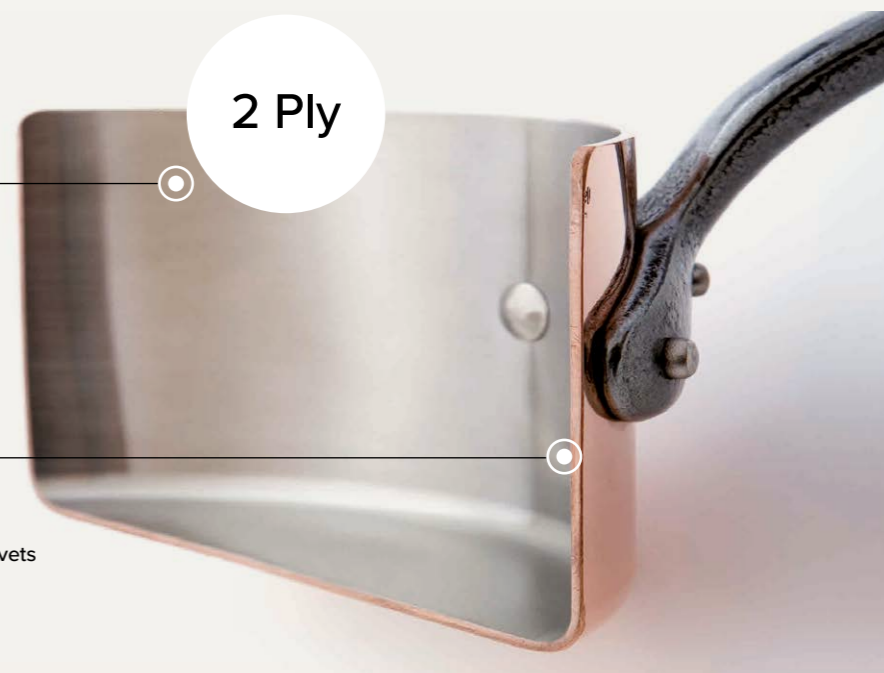

Tel: 0844 3345232 | Email: sales@goodf.co.uk

For additional or bespoke table items, contact us for details

THE TECHNOLOGY OF COOKWARE - COPPER

M'HERITAGE

18/10 stainless steel
interior: 10% surface
cooking easy to clean.

2 Ply

Copper exterior: 90%
Easy to clean

- Thickness 1.5mm
- Straight edge
- Fixed by sturdy stainless steel rivets
- Polished outside

M'6S

18/10 stainless steel

6 Ply

Aluminum 64%

Magnetic stainless steel