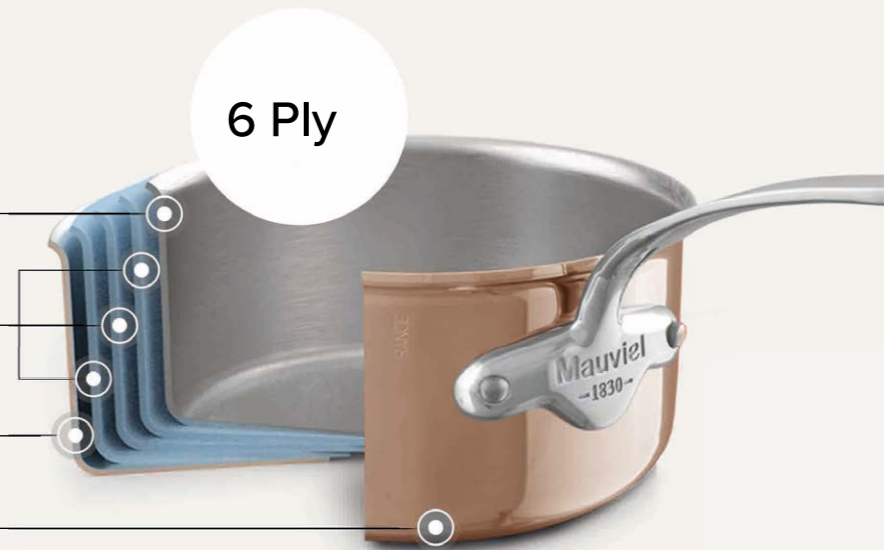

2 Ply

Copper exterior: 90%
Easy to clean

- Thickness 1.5mm
- Straight edge
- Fixed by sturdy stainless steel rivets
- Polished outside

M'6S

18/10 stainless steel

6 Ply

Aluminum 64%

Magnetic stainless steel