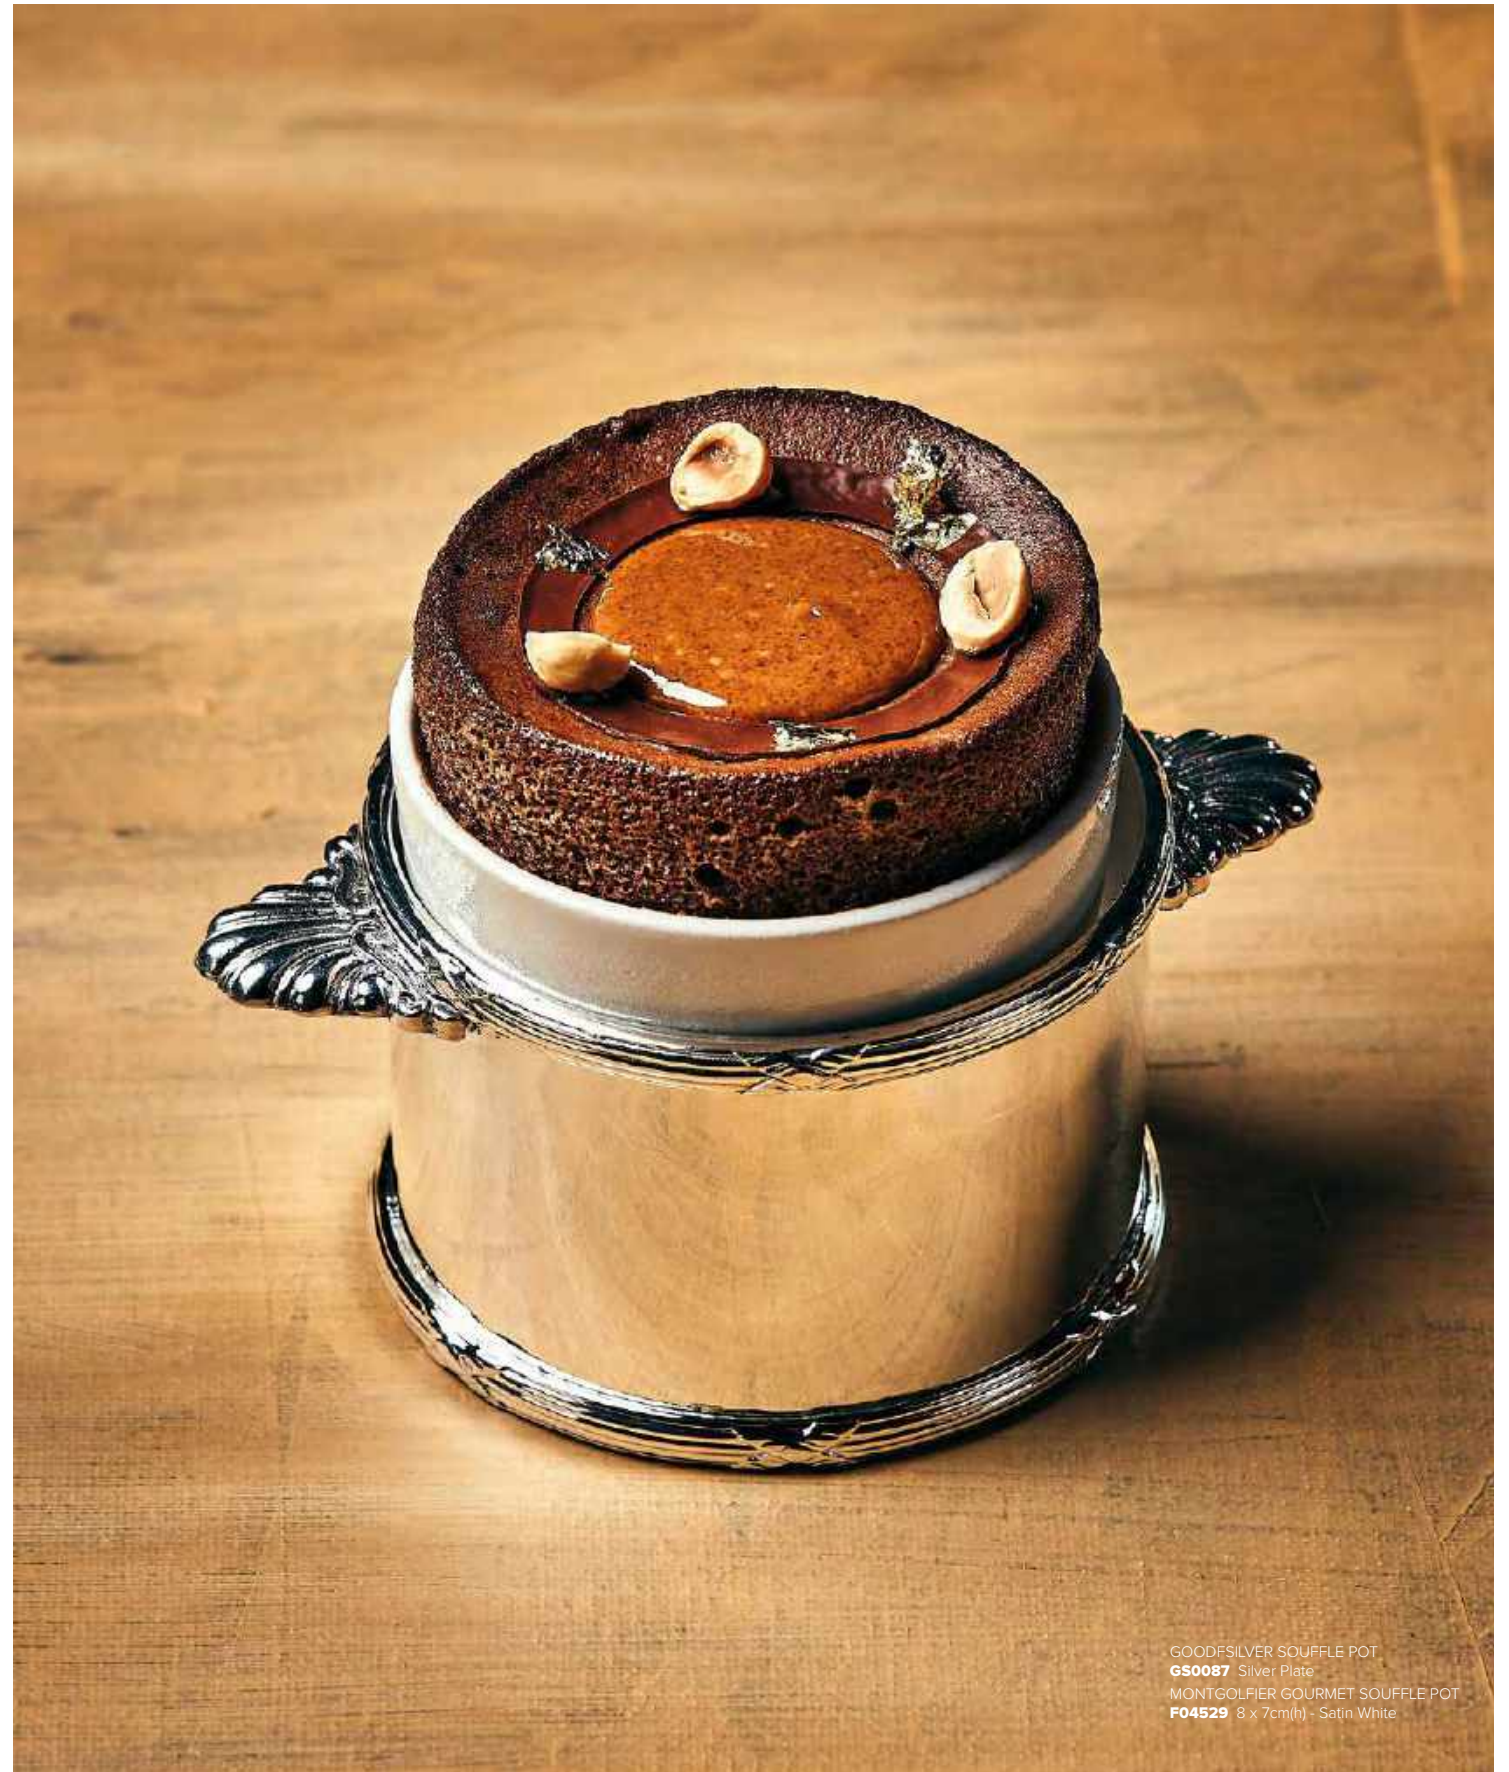

GOODSILVER SOUFFLE POT
GS0087 Silver Plate
MONTGOLFIER GOURMET SOUFFLE POT
F04529 8 x 7cm(h) - Satin White