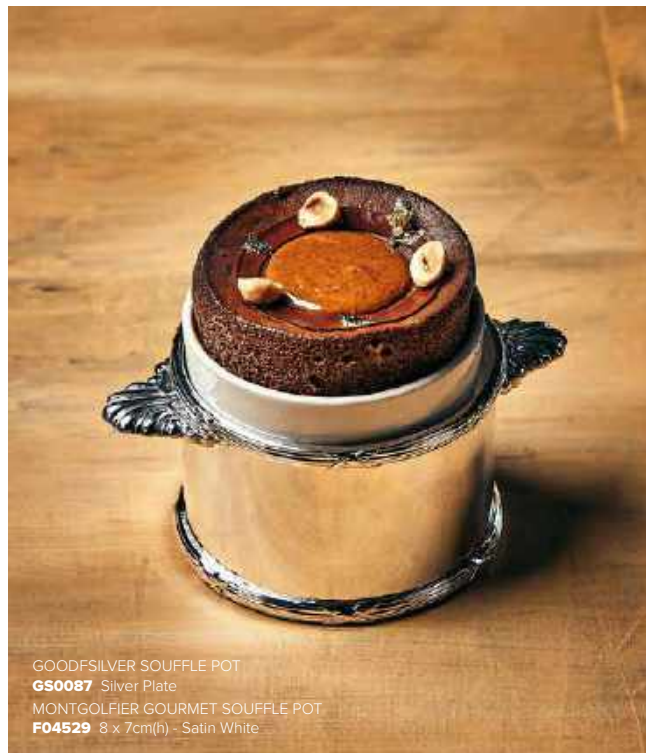

JACQUES PERGAY LES SANS SOUP BOWL  
H01050 24cm

50  
51

SCAN ME  
TO WATCH VIDEO

Dishes: Adam Smith  
Photography: Will Stanley

NB: Product range information from page 92.

BERNARDAUD ECUME PEARL  
SERVICE PLATE  
G94001 29.5cm