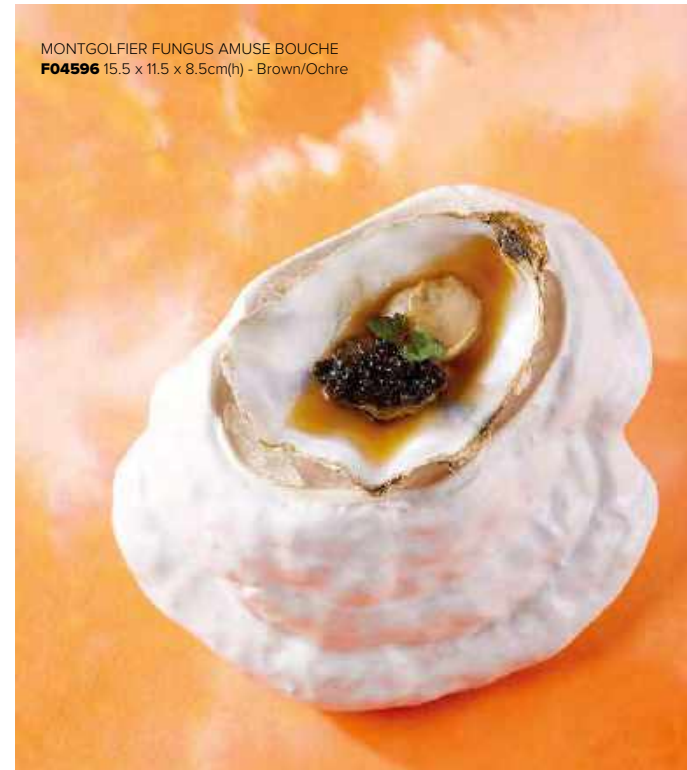

MONTGOLFIER FUNGUS AMUSE BOUCHE
F04596 15.5 x 11.5 x 8.5cm(h) - Brown/Ochre