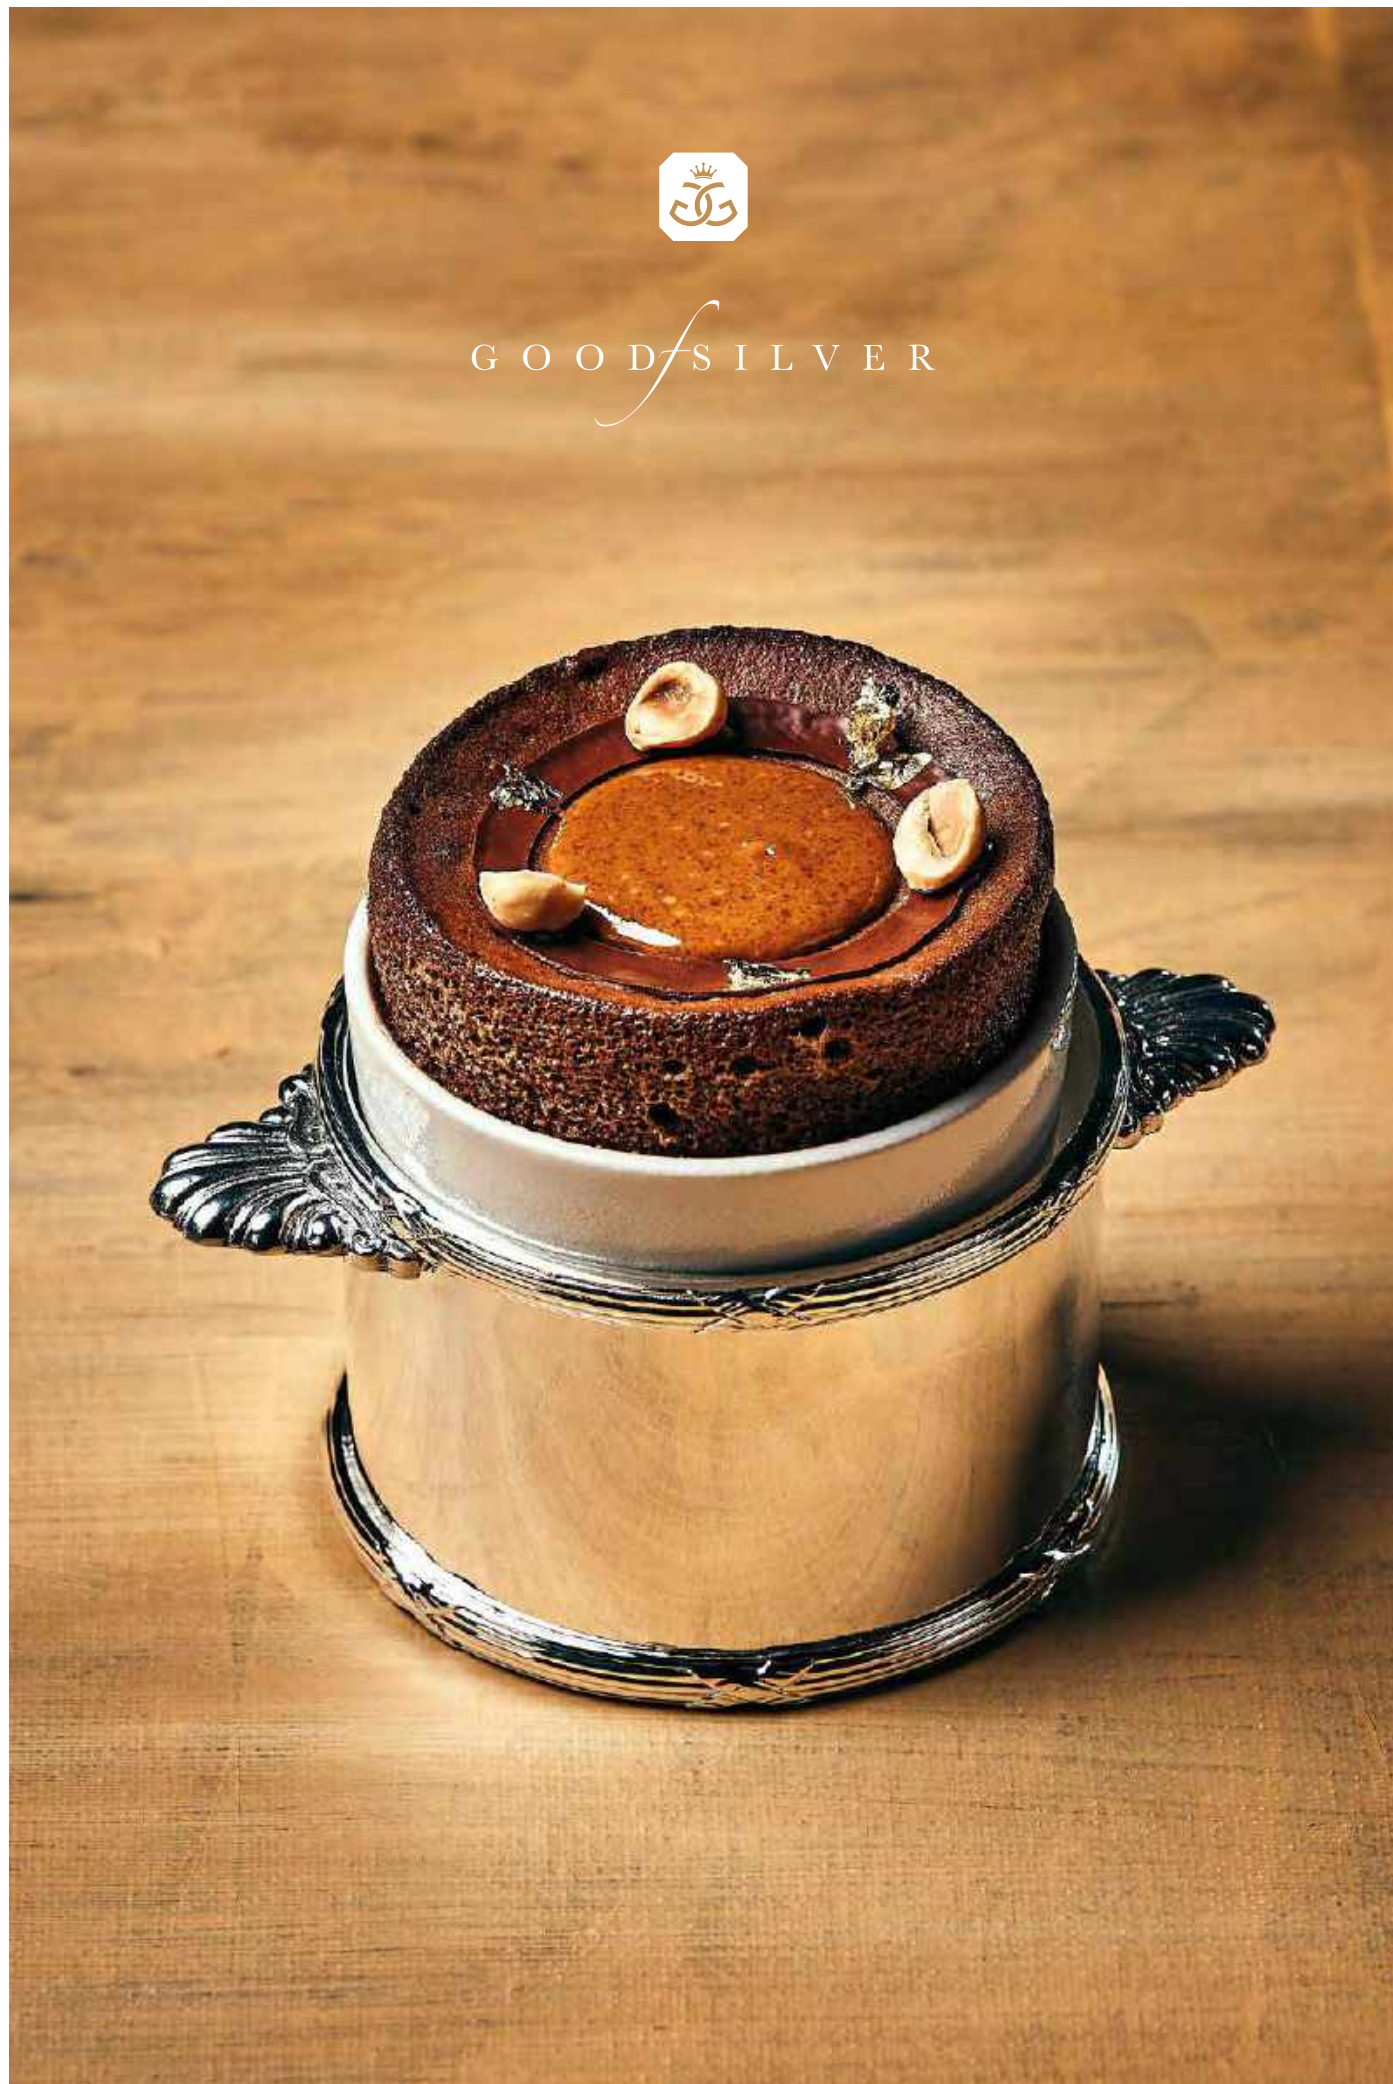

GOODfSILVER

PREMIUM TABLEWARE SILVER

Silver Service