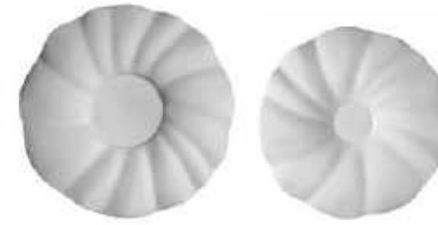

CIELO COUPE PLATE  
F13D-211 26cm

CIELO BREAD BASKET  
F13D-305 21 x 7cm(h) - Small

● CORE STOCK ITEMS

All other products are available upon request and are subject to delivery times.

For full product selection please visit our website [www.goodf.co.uk](http://www.goodf.co.uk) and register your details to see all prices.

### Flower

PLATES & BOWLS

- LARGE FLOWER PLATE  
**H01045** 32.5cm - Matt/Shiny
- FLOWER PLATE  
**H01022** 31cm - Matt/Shiny