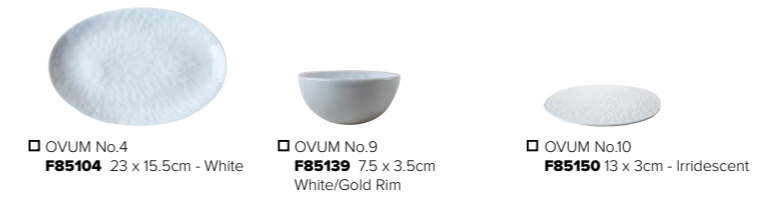

Indulge

- Glazed and unglazed finished
- Dishwasher safe (except gold and mother of pearl)
- Hand made
- Hand decorated

TABLEWARE

☐ SPECIAL ORDER ITEMS

All these products, including samples, will require an order to be placed with the supplier. They are also subject to delivery times.

For full product selection please visit our website www.goodf.co.uk and register your details to see all prices.

Tel: 0844 3345232 | Email: sales@goodf.co.uk

Ovum

- Glazed and unglazed finished
- Dishwasher safe (except gold and mother of pearl)
- Hand made
- Hand decorated

TABLEWARE

☐ SPECIAL ORDER ITEMS

All these products, including samples, will require an order to be placed with the supplier. They are also subject to delivery times.

For full product selection please visit our website www.goodf.co.uk and register your details to see all prices.

Tel: 0844 3345232 | Email: sales@goodf.co.uk