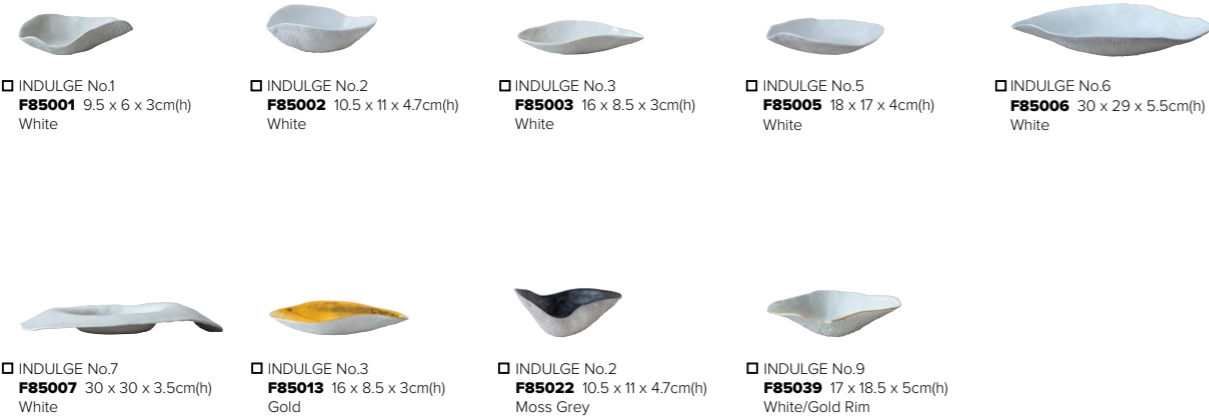

Indulge

- Glazed and unglazed finished
- Dishwasher safe (except gold and mother of pearl)
- Hand made
- Hand decorated

TABLEWARE

☐ SPECIAL ORDER ITEMS

All these products, including samples, will require an order to be placed with the supplier. They are also subject to delivery times.

For full product selection please visit our website www.goodf.co.uk and register your details to see all prices.

Tel: 0844 3345232 | Email: sales@goodf.co.uk

Ovum

- Glazed and unglazed finished
- Dishwasher safe (except gold and mother of pearl)
- Hand made
- Hand decorated

TABLEWARE

☐ SPECIAL ORDER ITEMS

All these products, including samples, will require an order to be placed with the supplier. They are also subject to delivery times.

For full product selection please visit our website www.goodf.co.uk and register your details to see all prices.

Tel: 0844 3345232 | Email: sales@goodf.co.uk