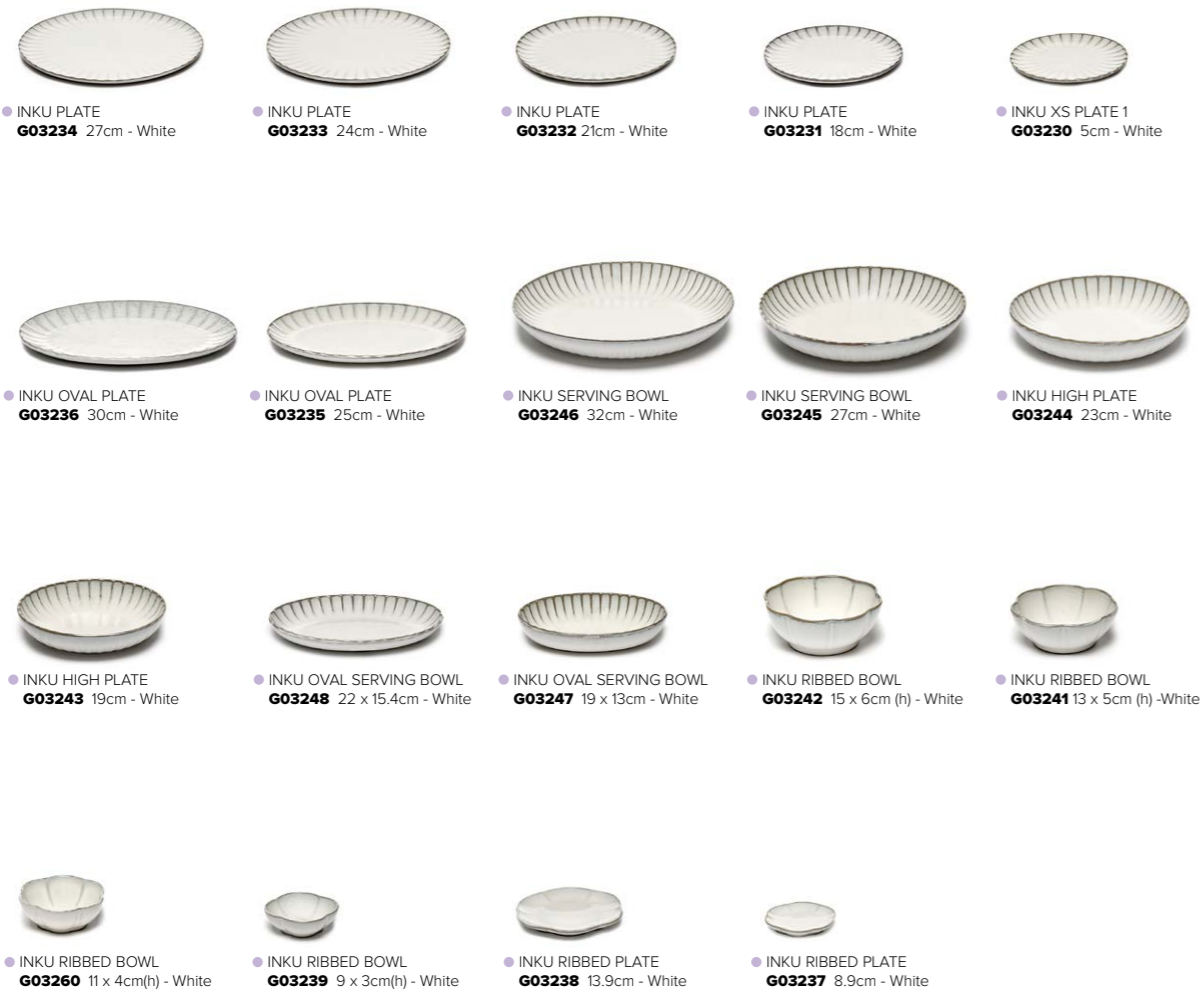

Inku

- Japanese inspired design with clear references to shell shapes, blossoms and the abstract structures of nature
- Reactive and semi reactive glazes
- Microwave and dishwasher safe

PLATES & BOWLS

- **CORE STOCK ITEMS**
All other products are available upon request and are subject to delivery times