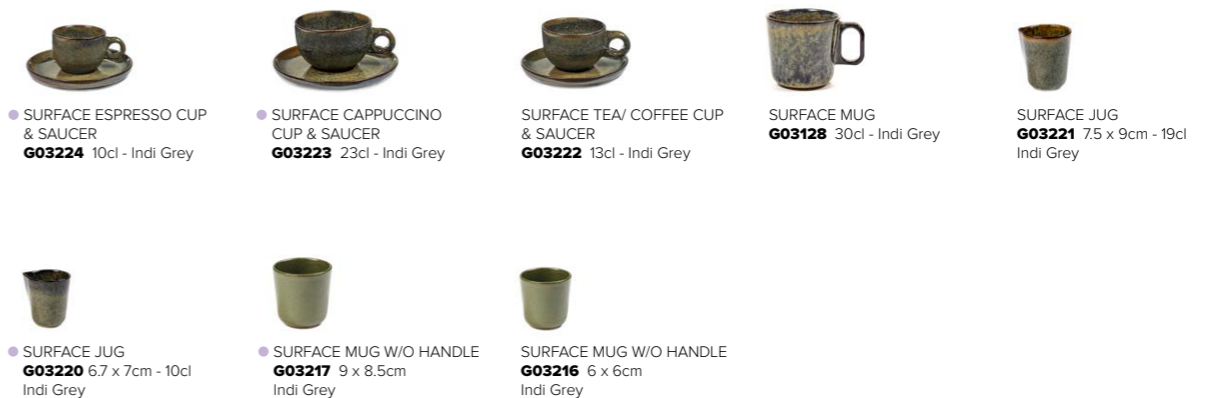

BEVERAGE SERVICE

- CORE STOCK ITEMS
  All other products are available upon request and are subject to delivery times

For full product selection please visit our website www.goodf.co.uk and register your details to see all prices.

Tel: 0844 3345232 | Email: sales@goodf.co.uk