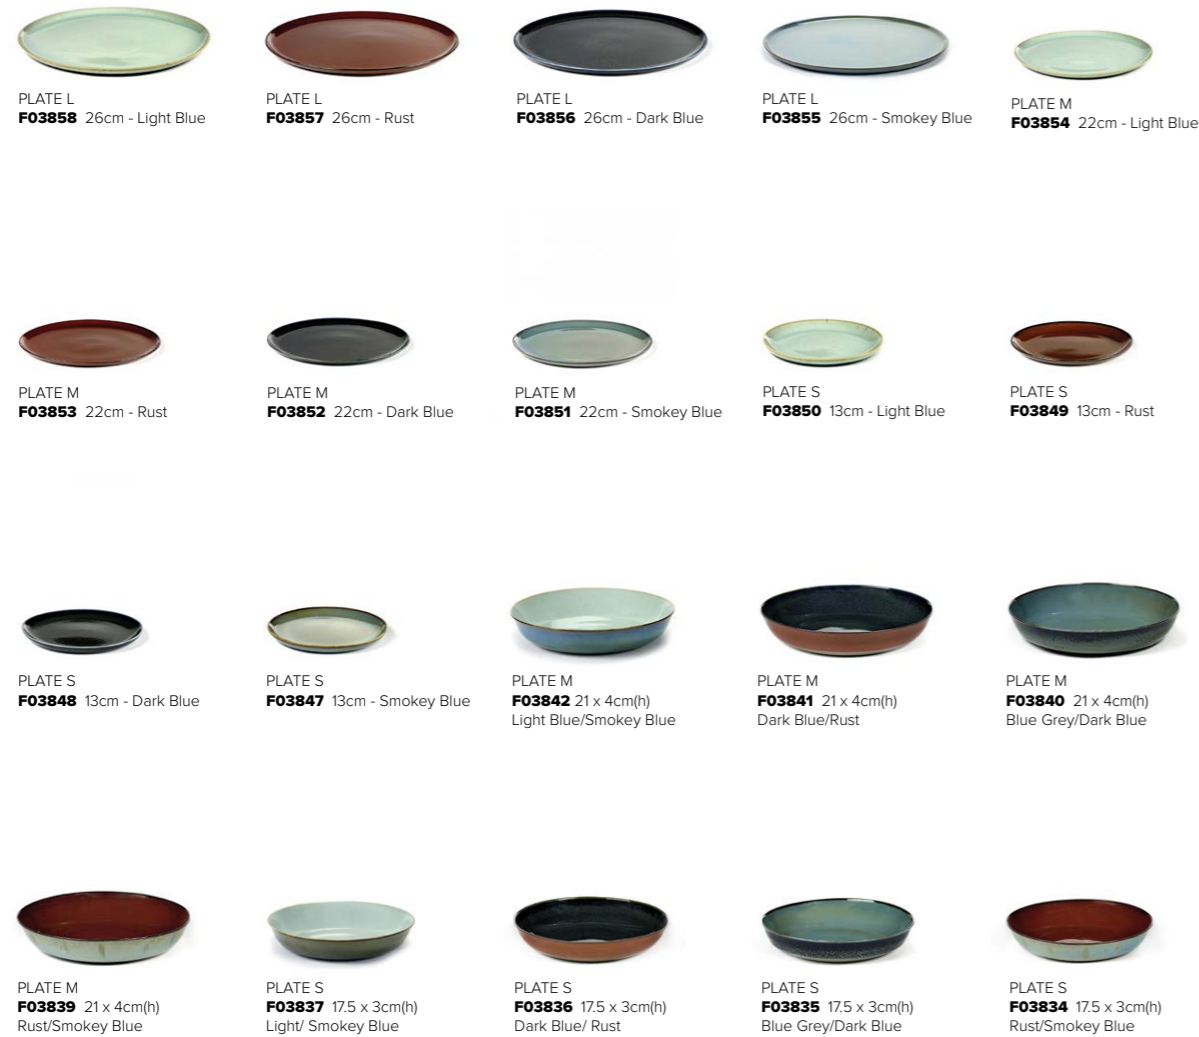

PLATES & BOWLS

 ● DUSK SERVING PLATE F03804 31 x 3cm	 ● DUSK ROUND PLATE F03803 26.8cm - Large	 ● DUSK ROUND PLATE F03802 20.5cm - Medium	 ● DUSK ROUND PLATE F03801 14.5cm - Small	 DUSK FLAT PLATE F03813 25 x 1cm
 DUSK STRAIGHT PLATE F03807 25.5cm - Large	 DUSK STRAIGHT PLATE F03806 20.3cm - Medium	 ● DUSK STRAIGHT PLATE F03805 11cm - Small	 DUSK ROUND BOWL F03812 15cm-XL	 DUSK ROUND BOWL F03811 14cm-Large
 ● DUSK ROUND BOWL F03810 11.5cm - Medium	 ● DUSK ROUND BOWL F03809 9.5cm - Small	 ● DUSK STRAIGHT BOWL F03808 8.2 x 5.2cm	 DUSK DOUBLE BOWL F03816 17.5 x 4cm	 ● DUSK DOUBLE BOWL F03815 9 x 4cm
 DUSK DOUBLE BOWL F03814 7.5 x 6.5cm	 ● DUSK SERVING BOWL F03819 8 x 4.5cm	 ● DUSK COFFEE CUP F03818 7.8 x 7.5cm	 ● DUSK ESPRESSO CUP F03817 6.5 x 6cm	

● CORE STOCK ITEMS
All other products are available upon request and are subject to delivery times

For full product selection please visit our website www.goodf.co.uk  and register your details to see all prices.

PLATES & BOWLS

- **CORE STOCK ITEMS**
All other products are available upon request and are subject to delivery times

For full product selection please visit our website www.goodf.co.uk  and register your details to see all prices.